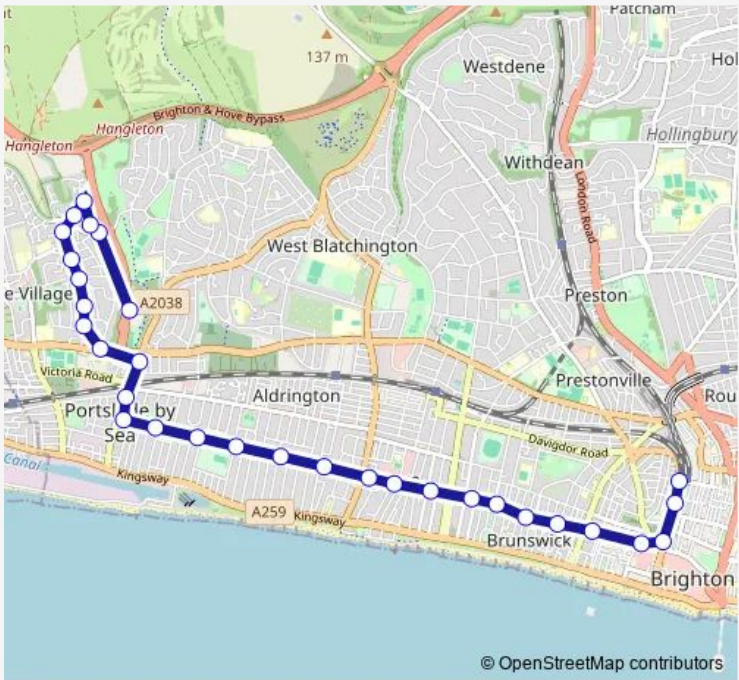

Bus 6 West Hove Sainsburys - Brighton

[Go to website](#)

Direction
 Sainsbury's West Hove — Brighton Station
 31 stops
[Open route schedule](#)

- Sainsbury's West Hove
- Dean Gardens
- Bush Cottage Close
- Sycamore Close
- Warrior Close
- Foredown Close
- Deacons Drive
- Millcross Road
- Benfield Crescent
- Highlands Road
- Benfield Way
- Carlton Terrace
- Portslade Railway Station
- Boundary Road
- St Keyna Avenue North
- Brittany Court
- Wish Road North
- Richardson Road
- Westbourne Villas North
- Hove Street
- George Street South

Route schedule
 Sainsbury's West Hove — Brighton Station

Monday	05:30-23:40
Tuesday	05:30-23:40
Wednesday	05:30-23:40
Thursday	05:30-23:40
Friday	05:30-23:40
Saturday	05:30-23:40
Sunday	07:34-23:40

Route info
 Direction: Sainsbury's West Hove
 Stops: 31
 Trip Duration: 0 hour 43 min