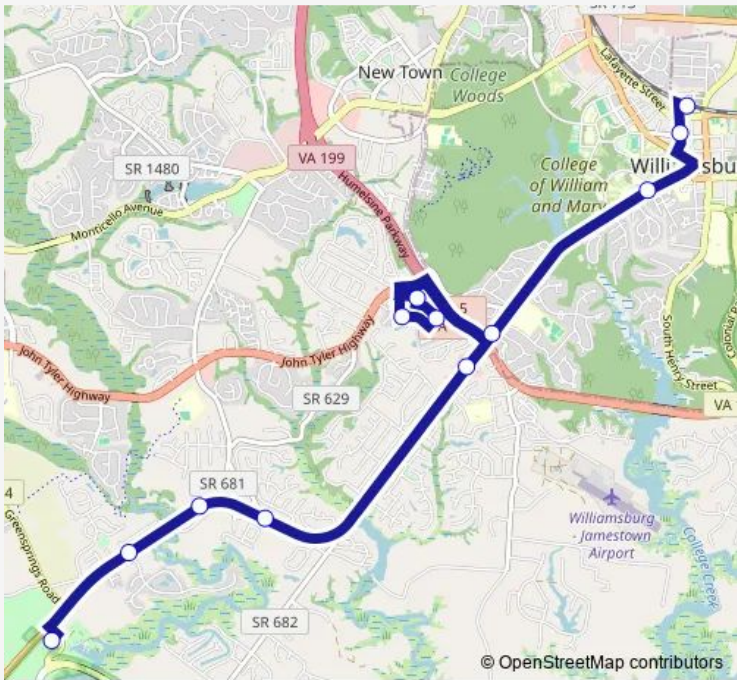

**Bus 6 Jamestown**

[Go to website](#)

**Direction**  
 N Boundary St at Williamsburg Tc — Colonial Pkwy at The Settlement

12 stops

[Open route schedule](#)

- N Boundary St at Williamsburg Tc
- Armistead Ave. at Blayton Building
- Jamestown Rd at Lemon Hall
- Jamestown Rd at Cvs
- Queens Path at Riverside
- Monarch Crossing at Promenade
- Pilot Way at Taco Bell
- Jamestown Rd at Colony Square
- Jamestown Rd at Ironbound Rd
- Jamestown Rd at Consulate Health
- Jamestown Rd at London Company
- Colonial Pkwy at The Settlement

**Route schedule**  
 N Boundary St at Williamsburg Tc — Colonial Pkwy at The Settlement

Monday	06:00-20:00
Tuesday	06:00-20:00
Wednesday	06:00-20:00
Thursday	06:00-20:00
Friday	06:00-20:00
Saturday	06:00-20:00
Sunday	08:00-17:00

**Route info**

Direction: N Boundary St at Williamsburg Tc

Stops: 12

Trip Duration: 0 hour 26 min

## Route schedule

Colonial Pkwy at The Settlement — N Boundary St at Williamsburg Tc

Monday 06:26-20:26

Tuesday 06:26-20:26

Wednesday 06:26-20:26

Thursday 06:26-20:26

Friday 06:26-20:26

Saturday 06:26-20:26