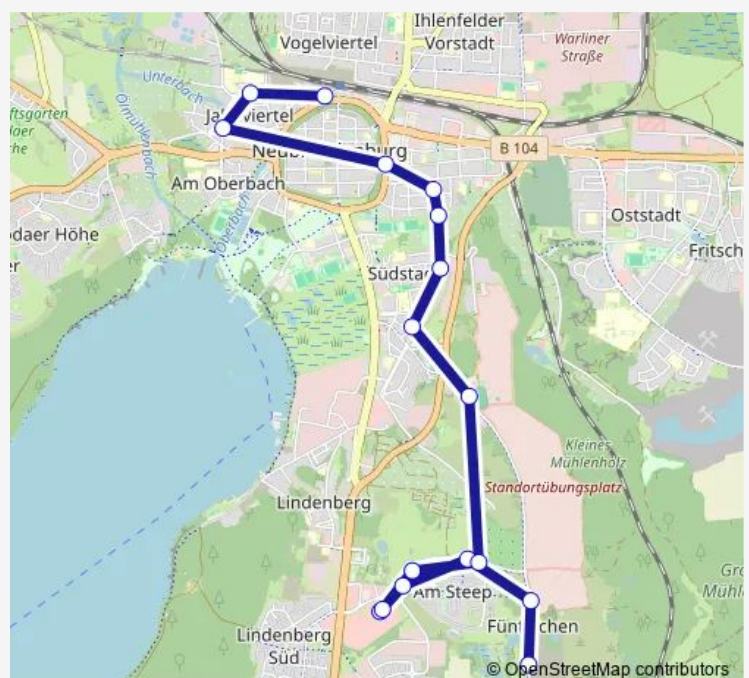

Direction

Neubrandenburg Fünfeichen — Neubrandenburg, ZOB (Ea)

17 stops

[Open route schedule](#)

- Neubrandenburg Fünfeichen
- Neubrandg Fünfeichen Neubau
- Neubrandenburg Lutizenstraße
- Neubrandenburg Am Steep
- Neubrandenburg, Bethanienb. S
- Neubrandenburg, Bethanienb. S
- Neubrandenburg Am Steep
- Neubrandenburg Lutizenstraße
- Neubrandenburg Bergstraße
- Neubrandg. John-Schehr-Straße
- Neubrandenburg Stadtwerke
- Neubrandenburg Wilhelm-Külz
- Neubrandg. Mühlenholzstraße
- Neubrandenburg, Rathaus
- Neubrandenburg, Bachstraße
- Neubrandg. Robert-Blum Straße
- Neubrandenburg, ZOB (Ea)

Route info

Direction: Neubrandenburg Fünfeichen

Stops: 17

Trip Duration: 0 hour 25 min

Direction

Neubrandenburg Fünfeichen — Neubrandenburg Warliner Str.

16 stops

[Open route schedule](#)

Sunday —

Route info

Direction: Neubrandenburg Fünfeichen

Stops: 16

Trip Duration: 0 hour 22 min

Direction

Neubrandenburg, ZOB (Ea) — Neubrandenburg Fünfeichen

17 stops

Route info

Direction: Neubrandenburg, ZOB (Ea)

Stops: 17

Trip Duration: 0 hour 21 min

6 Bus time schedules and route maps are available in an offline PDF at busmaps.com. Use the busmaps.com website to see live bus times, train schedule or subway schedule, and step-by-step directions for all public transit in Neubrandenburg