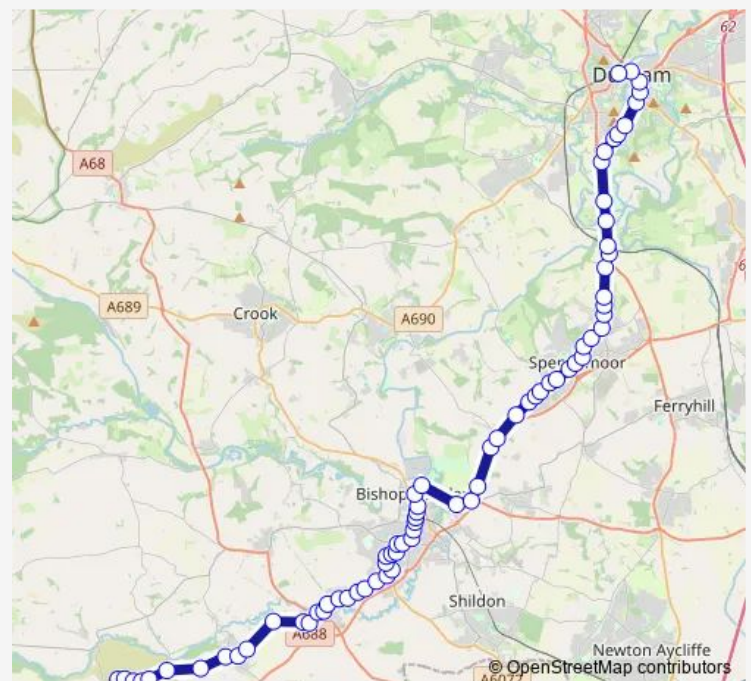

Thursday 05:37-06:27

Friday 05:37-06:27

Saturday 06:48-09:37

Sunday 08:44-09:44

Route info

Direction: Eden Garage

Stops: 60

Trip Duration: 1 hour 8 min