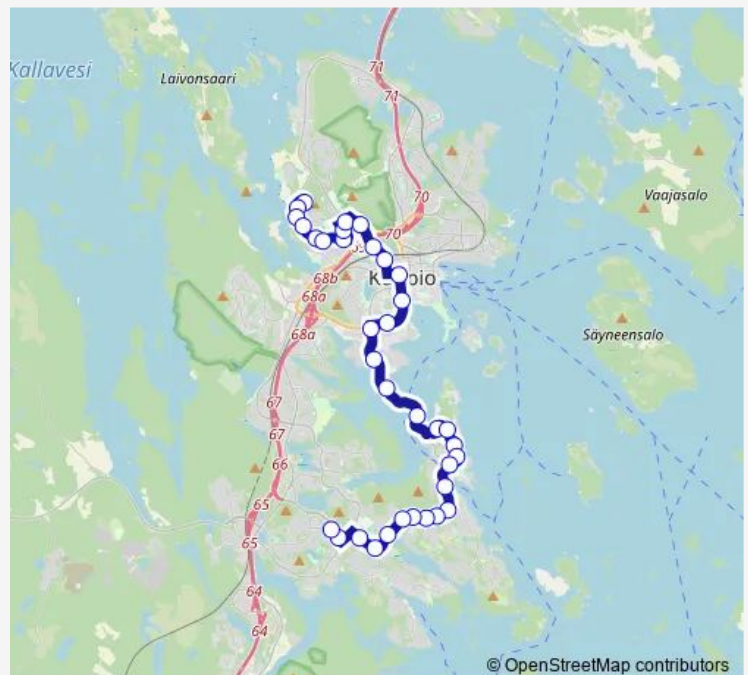

Thursday 05:15-22:48

Friday 05:15-22:48

Saturday 06:15-22:48

Sunday 06:18-23:18

Route info

Direction: Samoilijantie

Stops: 35

Trip Duration: 0 hour 43 min