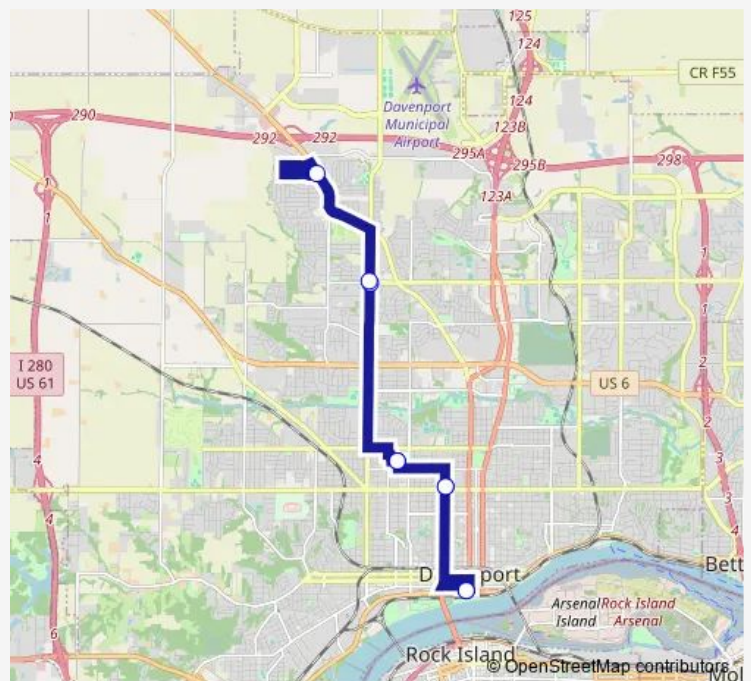

### Direction

Ground Transportation Center (Gtc) — Ground Transportation Center (Gtc)

9 stops

[Open route schedule](#)

Ground Transportation Center (Gtc)

St. Ambrose

Genesis West

53rd & Division (gas station)

NW Blvd & 72nd Street

53rd & Division (NW corner)

Genesis West

St. Ambrose

Ground Transportation Center (Gtc)

### Route schedule

Ground Transportation Center (Gtc) — Ground Transportation Center (Gtc)

Monday	05:53-18:20
Tuesday	05:53-18:20
Wednesday	05:53-18:20
Thursday	05:53-18:20
Friday	05:53-18:20
Saturday	08:53-18:20
Sunday	09:53-16:20

### Route info

Direction: Ground Transportation Center (Gtc)

Stops: 9

Trip Duration: 0 hour 53 min

6 — Pink Line

6 Bus time schedules and route maps are available in an offline PDF at [busmaps.com](https://busmaps.com). Use the [busmaps.com](https://busmaps.com) website to see live bus times, train schedule or subway schedule, and step-by-step directions for all public transit in