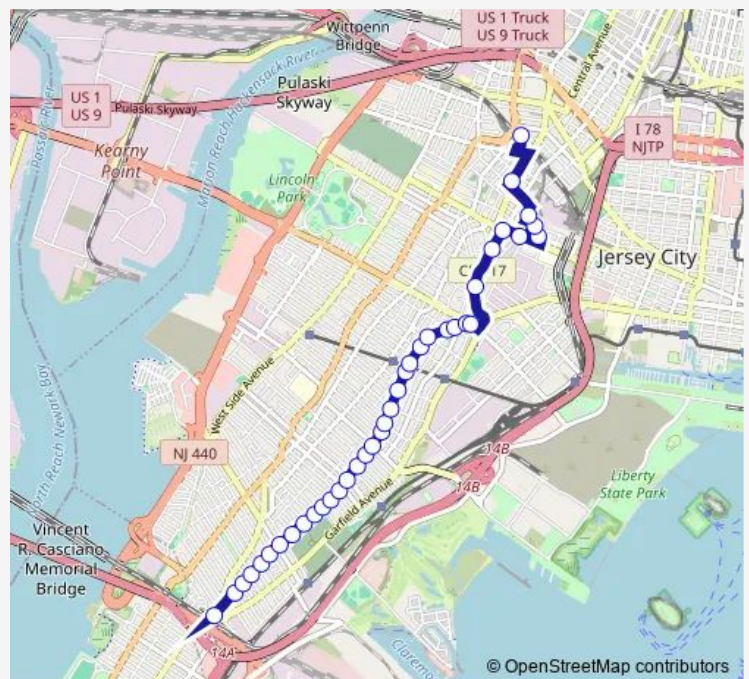

Ocean AVE AT Wilkinson Ave

Route schedule

Journal Square Transportation Center — Ocean AVE AT Merrit St

Monday 06:40-22:30

Tuesday 06:40-22:30

Wednesday 06:40-22:30

Thursday 06:40-22:30

Friday 06:40-22:30

Saturday 06:20-22:20

Sunday 07:20-22:20

Route info

Direction: Journal Square Transportation Center

Stops: 39

Trip Duration: 0 hour 32 min

Ocean AVE AT Bidwell Ave

Ocean AVE AT Stegman St

Thursday 05:35-22:00

Friday 05:35-22:00

Saturday 05:50-21:50

Sunday 06:50-21:50

Route info

Direction: Ocean AVE AT Merrit St

Stops: 38

Trip Duration: 0 hour 22 min

Sunday —

Route info

Direction: Garfield AVE AT Union St

Stops: 21

Trip Duration: 0 hour 22 min

6 Bus time schedules and route maps are available in an offline PDF at busmaps.com. Use the busmaps.com website to see live bus times, train schedule or subway schedule, and step-by-step directions for all public transit in Jersey City