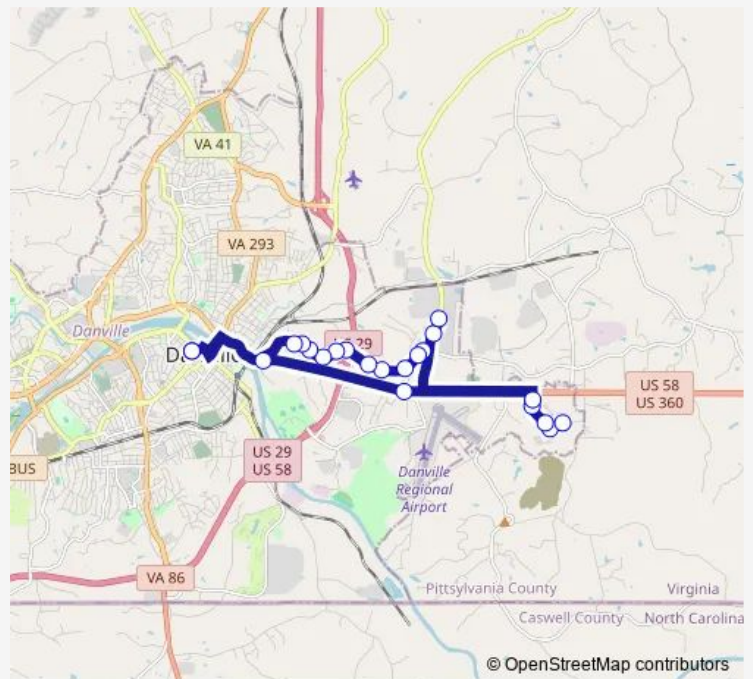

Bus 6 Glenwood

[Go to website](#)

Direction

Danville Transit System Hub — Danville Transit System Hub

22 stops

[Open route schedule](#)

- Danville Transit System Hub
- South Boston Rd Public Works
- 58E Hardees
- Cane Creek & Airside Near Nestle
- Airside Piedmont Precision Machine
- Cane Creek Essel Propack
- Cane Creek & Ecommets Way
- 119 Cane Creek Pra
- 729 Storage Solutions
- 729 Across from Thrive Logistics
- Halifax Rd Entwistle
- Halifax Rd & Robin Hood Dr
- Halifax & Airport Dr
- Halifax & Crestview
- Halifax & Roselane
- Lexington & Halifax
- Halifax & Lynch
- Halifax & Kent
- Halifax & Oakland
- 911 Halifax
- 836 Halifax

Route schedule

Danville Transit System Hub — Danville Transit System Hub

Monday	06:40-15:40
Tuesday	06:40-15:40
Wednesday	06:40-15:40
Thursday	06:40-15:40
Friday	06:40-15:40
Saturday	—
Sunday	—

Route info

Direction: Danville Transit System Hub

Stops: 22

Trip Duration: 0 hour 41 min

6 — Glenwood

6 Bus time schedules and route maps are available in an offline PDF at busmaps.com. Use the busmaps.com website to see live bus times, train schedule or subway schedule, and step-by-step directions for all public transit in Danville

The schedule is provided in the local timezone. Times with "(+1)" indicate departures on the next day.

PDF file created on 2025-01-16

2024 BusMaps.com - All Rights Reserved