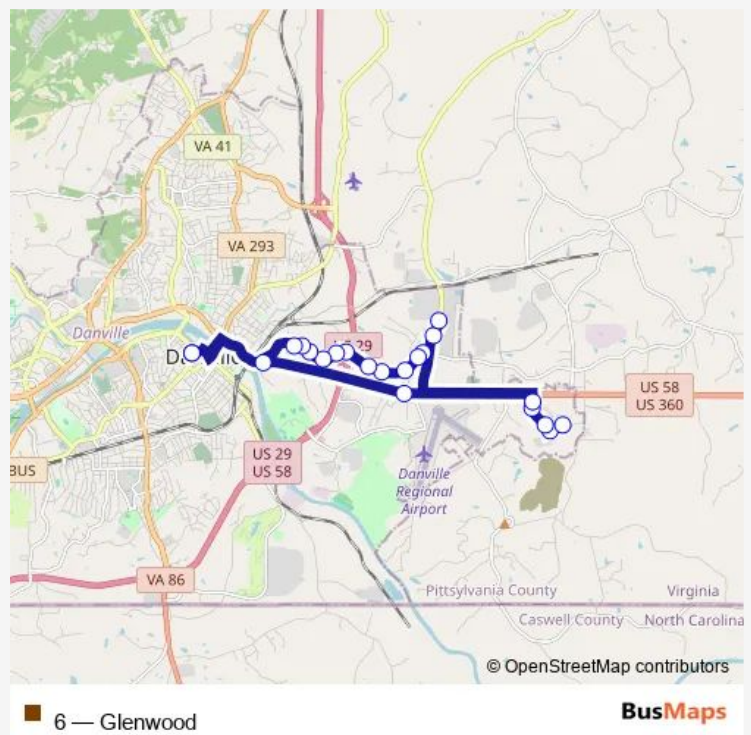

Bus 6 Glenwood

[Go to website](#)

Direction
 Danville Transit System Hub — Danville Transit System Hub

22 stops

[Open route schedule](#)

- Danville Transit System Hub
- South Boston Rd Public Works
- 58E Hardees
- Cane Creek & Airside Near Nestle
- Airside Piedmont Precision Machine
- Cane Creek Essel Propack
- Cane Creek & Ecommets Way
- 119 Cane Creek Pra
- 729 Storage Solutions
- 729 Across from Thrive Logistics
- Halifax Rd Entwistle
- Halifax Rd & Robin Hood Dr
- Halifax & Airport Dr
- Halifax & Crestview
- Halifax & Roselane
- Lexington & Halifax
- Halifax & Lynch
- Halifax & Kent
- Halifax & Oakland
- 911 Halifax
- 836 Halifax

Route schedule

Danville Transit System Hub — Danville Transit System Hub

Monday	06:40-15:40
Tuesday	06:40-15:40
Wednesday	06:40-15:40
Thursday	06:40-15:40
Friday	06:40-15:40
Saturday	—
Sunday	—

Route info

Direction: Danville Transit System Hub

Stops: 22

Trip Duration: 0 hour 39 min

6 Bus time schedules and route maps are available in an offline PDF at busmaps.com. Use the busmaps.com website to see live bus times, train schedule or subway schedule, and step-by-step directions for all public transit in Danville