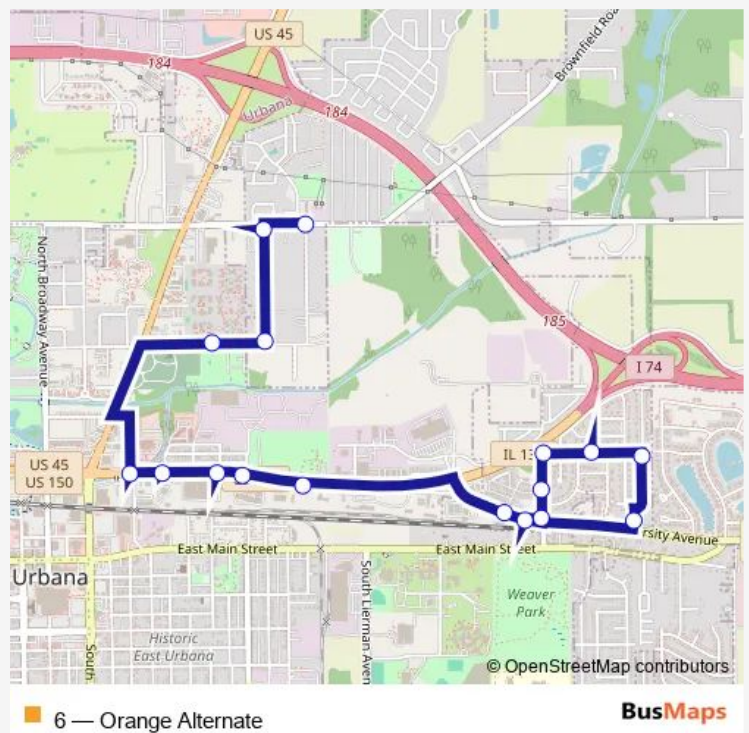

Bus 6 Orange Alternate

[Go to website](#)

Direction
 Race & Indiana (SE Corner) — Perkins & Eastern (SE Corner)
 29 stops
[Open route schedule](#)

- Race & Indiana (SE Corner)
- Urbana High School
- Main & Cottage Grove (SE Far Side)
- Main & Glover (SW Corner)
- Main & Hartle (SW Corner)
- Main & Art Bartell (SW Corner)
- Main & Smith (South Side)
- U.S. 150 & Dodson (NE Far Side)
- Dodson East & Slayback (SE Corner)
- Slayback & Ira (NW Far Side)
- Slayback & Smith (NE Corner)
- Smith & Carrie (NW Corner)
- Smith & U.S. 150 (NW Corner)
- U.S. 150 & Dale (NE Corner)
- U.S. 150 & University (NW Far Side)
- University & Lierman (NE Corner)
- Ambucs Park (North Side)
- University & Cottage Grove (SW Corner)
- University & Hickory (NE Corner)
- University & Sycamore (NE Corner)
- University & Maple (NE Corner)

Route schedule

Race & Indiana (SE Corner) — Perkins & Eastern (SE Corner)

Monday	15:13
Tuesday	15:13
Wednesday	14:12
Thursday	15:13
Friday	15:13
Saturday	—
Sunday	—

Route info

Direction: Race & Indiana (SE Corner)

Stops: 29

Trip Duration: 0 hour 36 min

University & Vine (NE Corner)

Cunningham & Crystal Lake (SE Corner)

Kerr & Cunningham (SE Corner)

Town & Country Apts. (South Side)

Carroll & Kerr (NE Corner)

Eastern & Kerr (SW Corner)

Thursday 15:59

Friday 15:59

Saturday —

Sunday —

Route info

Direction: Perkins & Eastern (SE Corner)

Stops: 17

Trip Duration: 0 hour 14 min