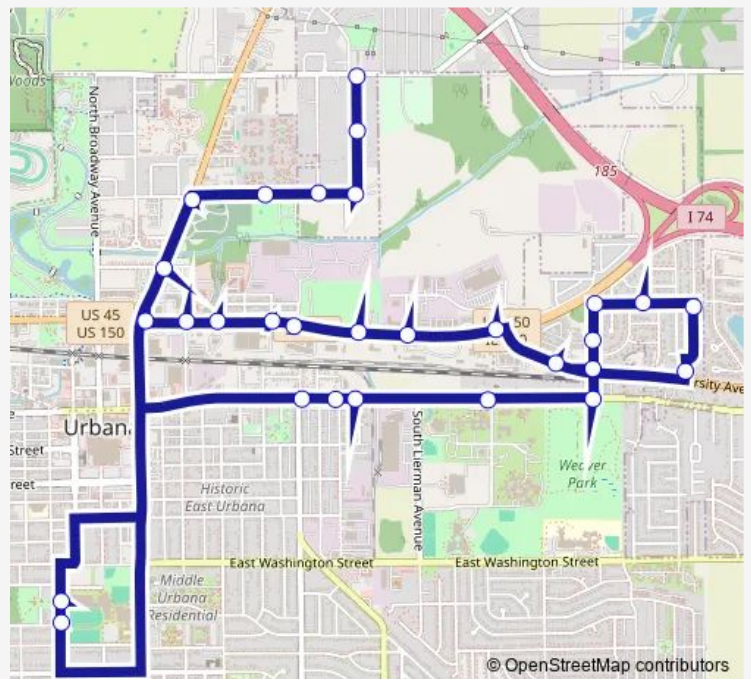

Bus 6 Orange Alternate

[Go to website](#)

Direction
 University & Hickory (South Side) — Urbana High School
 29 stops
[Open route schedule](#)

- University & Hickory (South Side)
- University & Cottage Grove (SW Corner)
- Ambucs Park (South Side)
- University & Lierman (NE Far Side)
- Butzow & Lierman (SE Corner)
- Butzow at Guardian West (NE Corner)
- Guardian Dr. & Butzow (SW Corner)
- U.S. 150 & University (NW Corner)
- U.S. 150 & Dale (South Side)
- Smith & U.S. 150 (SW Corner)
- U.S. 150 & Dodson (NE Far Side)
- Dodson East & Slayback (SE Corner)
- Slayback & Ira (NW Far Side)
- Slayback & Mcgee (NE Corner)
- Smith & Carrie (NW Corner)
- Smith & U.S. 150 (NW Corner)
- Washington & Lierman (SW Far Side)
- Lierman & Hunter (NW Corner)
- Hunter & Lanore (SW Corner)
- Country Squire Ct. (Nw)
- Country Squire & Kinch (NW Corner)

Route schedule

University & Hickory (South Side) — Urbana High School

Monday	07:15
Tuesday	07:15
Wednesday	07:15
Thursday	07:15
Friday	07:15
Saturday	—
Sunday	—

Route info

Direction: University & Hickory (South Side)

Stops: 29

Trip Duration: 0 hour 30 min

6 — Orange Alternate

Michigan & Kinch (NW Corner)

Vermont & Kinch (NW Corner)

Florida & Kinch (NE Corner)

Florida & Curtiss (NE Corner)

Florida & James Cherry (NE Corner)

Route info

Direction: Race & Indiana (SE Corner)

Stops: 29

Trip Duration: 0 hour 36 min

Town & Country Apts. (South Side)

Carroll & Kerr (NE Corner)

Eastern & Kerr (SW Corner)

Eastern (East Side)