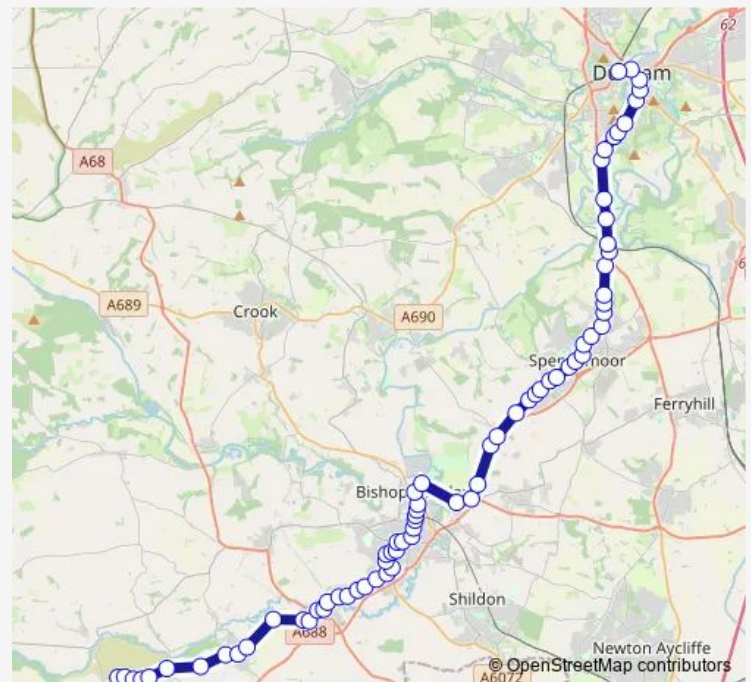

Thursday 06:37-16:37

Friday 06:37-16:37

Saturday 09:32-16:32

Sunday 08:15-17:45

Route info

Direction: Bus Station Stand J

Stops: 57

Trip Duration: 0 hour 58 min