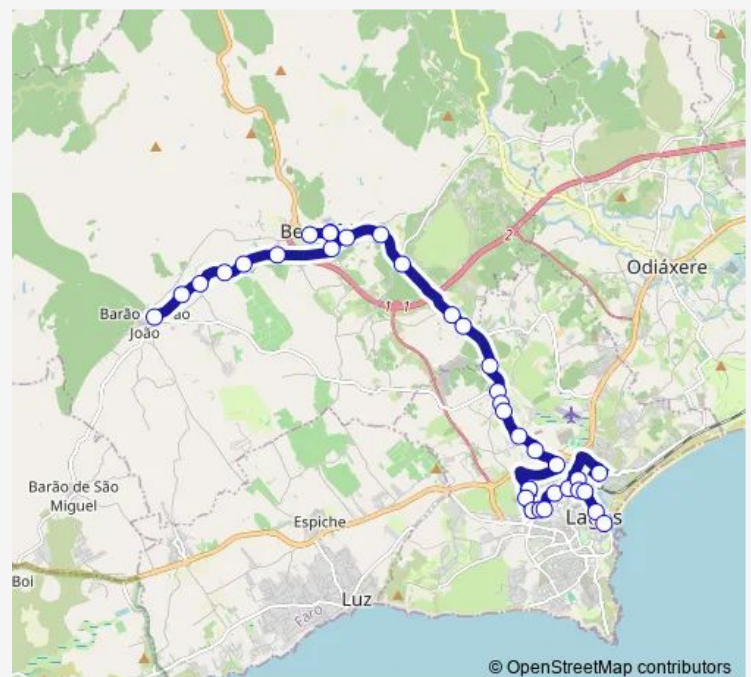

## Route schedule

Praça do Infante — Barão São João

Monday 07:40

Tuesday 07:40

Wednesday 07:40

Thursday 07:40

Friday 07:40

Saturday 07:45

## Route info

Direction: Praça do Infante

Stops: 27

Trip Duration: 0 hour 32 min

© OpenStreetMap contributors

6 — Onda Verde

**BusMaps**

Catalão