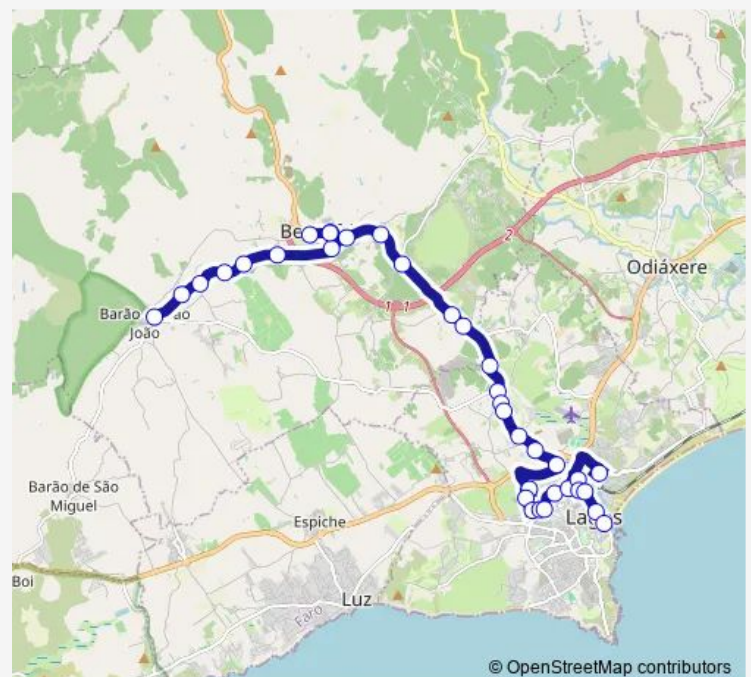

Saturday 07:45

Sunday 07:45

Route info

Direction: Praça do Infante

Stops: 27

Trip Duration: 0 hour 32 min

© OpenStreetMap contributors

6 — Onda Verde

BusMaps

Catalão

Charneca da Corte

Lagoa da Rosa

Pedragosa

Várzea Grande (X)

Barão São João

Direction