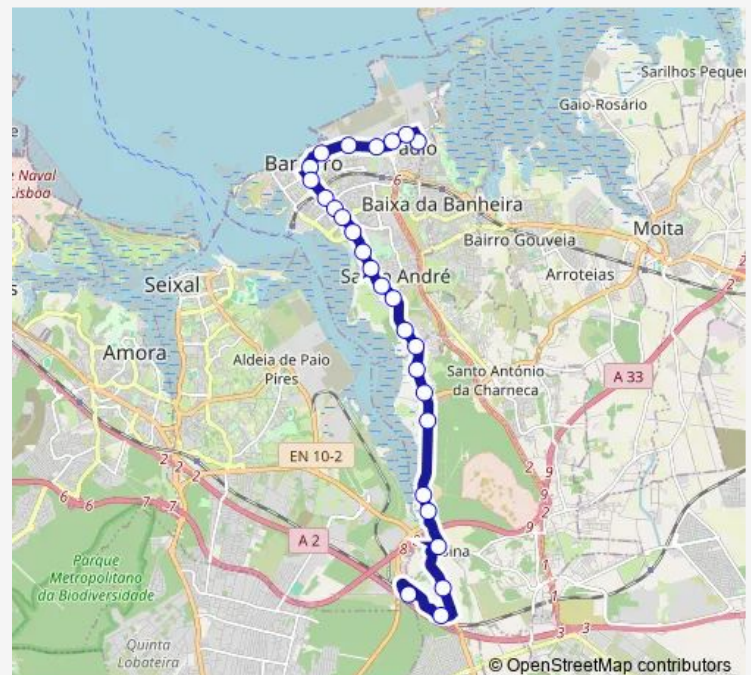

EN 10 - 3 - Esc. de Fuzileiros / Mata da Machada

Route schedule

Av. J.J. Fernandes - Igreja — Estação - Coina

Monday 05:30-22:56

Tuesday 05:30-22:56

Wednesday 05:30-22:56

Thursday 05:30-22:56

Friday 05:30-22:56

Saturday 06:30-20:10

Sunday 06:30-20:10

Route info

Direction: Av. J.J. Fernandes - Igreja

Stops: 27

Trip Duration: 0 hour 36 min

6 — Lavradio Av. J.J. Fernandes - Est. Coina (via Palhais)

BusMaps