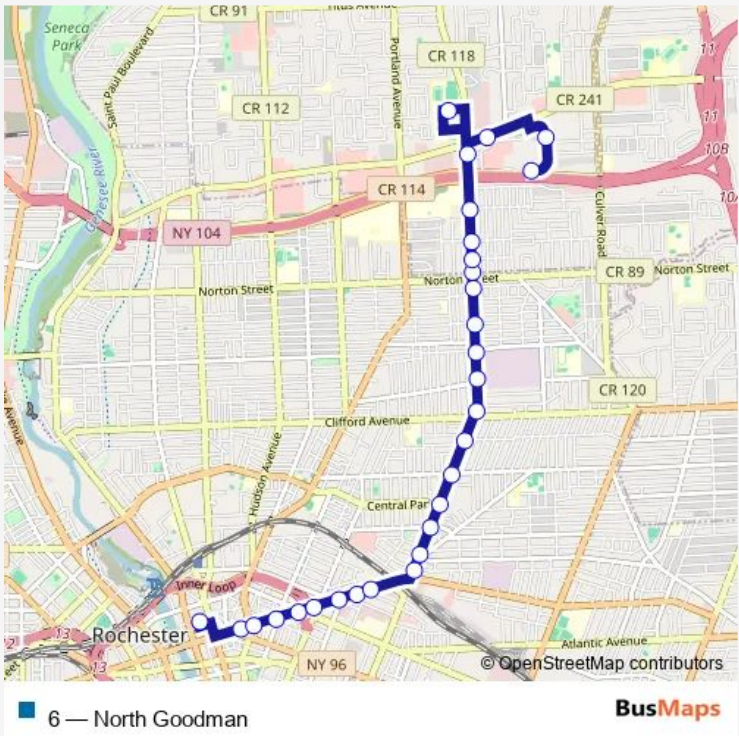

## Bus 6 North Goodman

[Go to website](#)

**Direction**  
 TC- Gate 19 — Skyview Connection Hub  
 28 stops  
[Open route schedule](#)

- TC- Gate 19
- Main & Stillson
- Main & Gibbs
- Main & Scio
- Main & Pitkin
- Main & Union
- Main & Alexander
- Main & Prince
- Main & Birch
- Goodman & Hayward
- Goodman & Webster
- Goodman & Ferndale
- Goodman & Central Park
- Goodman & Bay
- Goodman & Rocket
- Goodman & Clifford
- Goodman & Fernwood Ave
- Goodman & Northland
- Goodman & Ashwood
- Goodman & Blakeslee
- Goodman & Norton

Route schedule  
 TC- Gate 19 — Skyview Connection Hub

Monday	08:00
Tuesday	08:00
Wednesday	08:00
Thursday	08:00
Friday	08:00
Saturday	—
Sunday	—

Route info  
 Direction: TC- Gate 19  
 Stops: 28  
 Trip Duration: 0 hour 21 min

Mortimer St. Shelter — Skyview Connection Hub

28 stops

[Open route schedule](#)

Mortimer St. Shelter

Main &amp; Stillson

Main &amp; Gibbs

Main &amp; Scio

Main &amp; Pitkin