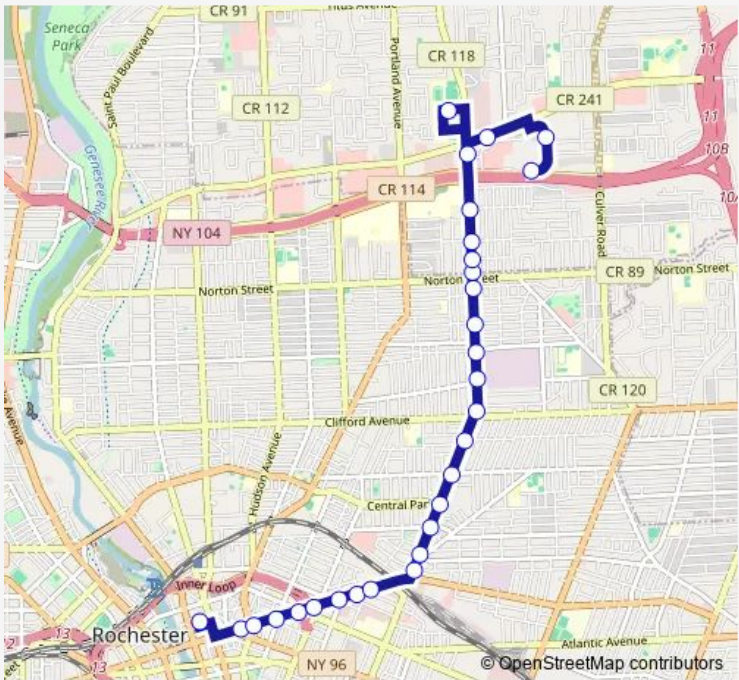

Bus 6 North Goodman

[Go to website](#)

Direction
 TC- Gate 10 — Skyview Connection Hub
 28 stops
[Open route schedule](#)

- TC- Gate 10
- Main & Stillson
- Main & Gibbs
- Main & Scio
- Main & Pitkin
- Main & Union
- Main & Alexander
- Main & Prince
- Main & Birch
- Goodman & Hayward
- Goodman & Webster
- Goodman & Ferndale
- Goodman & Central Park
- Goodman & Bay
- Goodman & Rocket
- Goodman & Clifford
- Goodman & Fernwood Ave
- Goodman & Northland
- Goodman & Ashwood
- Goodman & Blakeslee
- Goodman & Norton

Route schedule
 TC- Gate 10 — Skyview Connection Hub

Monday	14:00-14:30
Tuesday	14:00-14:30
Wednesday	14:00-14:30
Thursday	14:00-14:30
Friday	14:00-14:30
Saturday	06:00-14:00
Sunday	08:00-15:00

Route info
 Direction: TC- Gate 10
 Stops: 28
 Trip Duration: 0 hour 19 min

6 — North Goodman **BusMaps**

Goodman & Reynolds

Goodman & Baker

Goodman & Dix

Goodman & Ridge

Ridge & 1571 Ridge

Skyview Senior Housing

Skyview Connection Hub

Direction

Skyview Connection Hub — Transit Center - no direction

25 stops

[Open route schedule](#)

Skyview Connection Hub

Goodman & Ridge

Goodman & Dix

Goodman & Baker