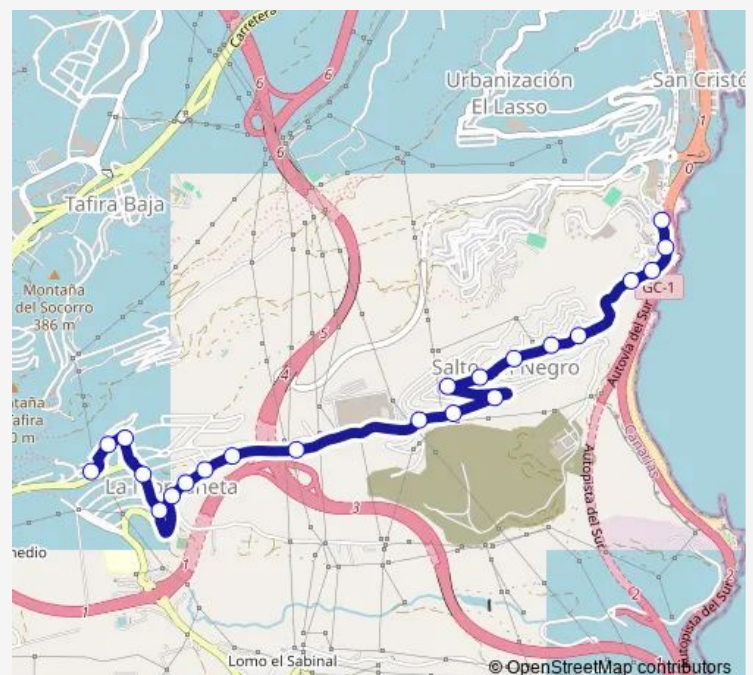

Monday 06:50-21:20

Tuesday 06:50-21:20

Wednesday 06:50-21:20

Thursday 06:50-21:20

Friday 06:50-21:20

Saturday —

Sunday —

Route info

Direction: Arquitecto Laureano Arroyo (San Francisco de Paula)

Stops: 25

Trip Duration: 0 hour 36 min

6 — Hoya de La Plata - San Francisco de Paula

Alicante (C.S. San José)

Av. Marítima del Sur (hospital Materno Insular)

Monday 06:35-22:00

Tuesday 06:35-22:00

Wednesday 06:35-22:00

Thursday 06:35-22:00

Friday 06:35-22:00

Saturday 07:05-22:00

Sunday 07:05-22:00

Route info

Saturday 07:20-21:30

Sunday 07:20-21:30

Route info

Direction: Arquitecto Laureano Arroyo (San Francisco de Paula)

Stops: 23

Trip Duration: 0 hour 36 min

6 Bus time schedules and route maps are available in an offline PDF at busmaps.com. Use the busmaps.com website to see live bus times, train schedule or subway schedule, and step-by-step directions for all public transit in Las Palmas de Gran Canaria