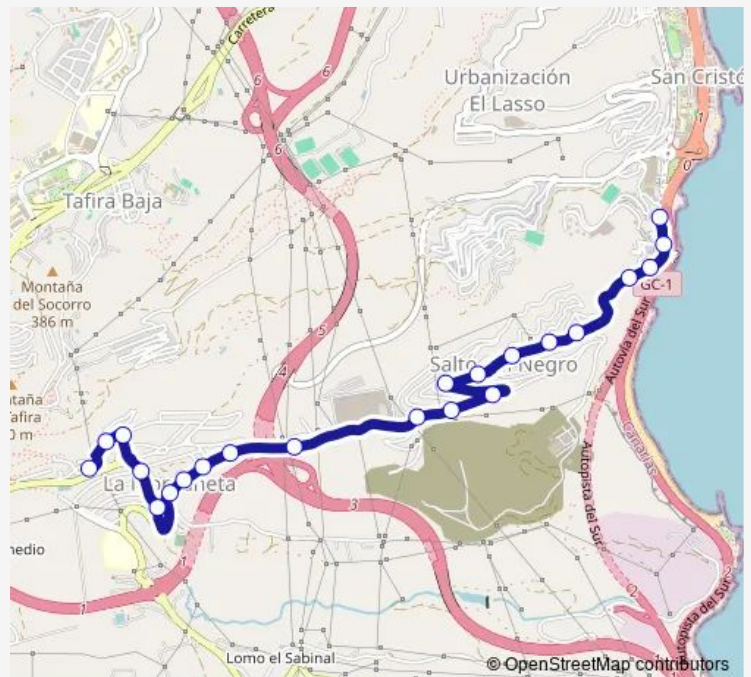

**Route schedule**

Arquitecto Laureano Arroyo (San Francisco de Paula) — Hoya de La Plata

Monday	06:50-21:20
Tuesday	06:50-21:20
Wednesday	06:50-21:20
Thursday	06:50-21:20
Friday	06:50-21:20
Saturday	—
Sunday	—

**Route info**

Direction: Arquitecto Laureano Arroyo (San Francisco de Paula)

Stops: 25

Trip Duration: 0 hour 36 min

6 — Hoya de La Plata - San Francisco de Paula

Alicante (C.S. San José)

Av. Marítima del Sur (hospital Materno Insular)

## Route info

Direction: Hoya de La Plata

Stops: 22

Trip Duration: 0 hour 14 min

## Route info

Direction: Arquitecto Laureano Arroyo (San Francisco de Paula)

Stops: 23

Trip Duration: 0 hour 36 min

6 Bus time schedules and route maps are available in an offline PDF at [busmaps.com](https://busmaps.com). Use the [busmaps.com](https://busmaps.com) website to see live bus times, train schedule or subway schedule, and step-by-step directions for all public transit in Las Palmas de Gran Canaria