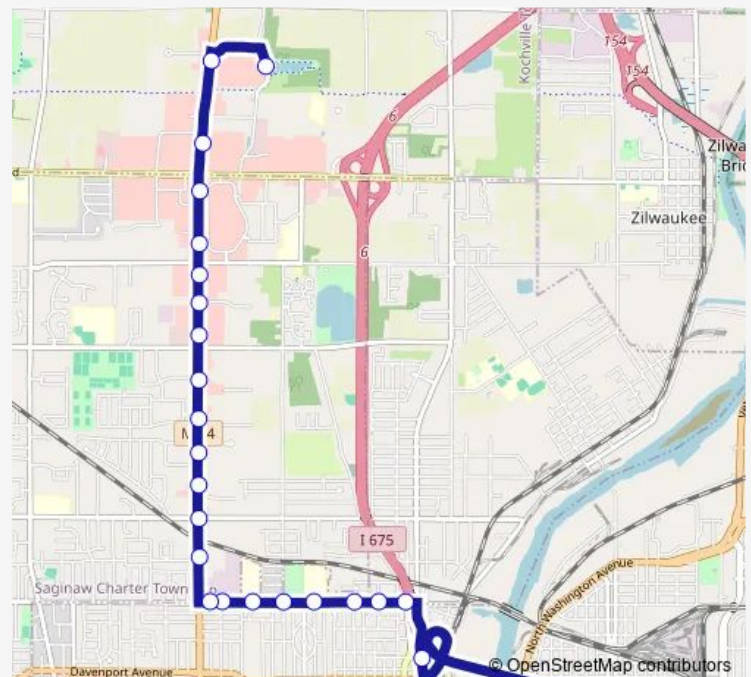

Fashion Corners Plaza

Bay - S Fashion Sq

Bay - North Fashion Sq

Route schedule

Stars Plaza — Walmart (Cardinal Sq Blvd)

Monday 05:00-20:00

Tuesday 05:00-20:00

Wednesday 05:00-20:00

Thursday 05:00-20:00

Friday 05:00-20:00

Saturday —

Sunday —

Route info

Direction: Stars Plaza

Stops: 24

Trip Duration: 0 hour 20 min

6 — Weiss/Bay/Tittabawassee

Staples

Sam's Club

Walmart (Cardinal Sq Blvd)

Direction

Walmart (Cardinal Sq Blvd) — Stars Plaza

30 stops

[Open route schedule](#)

Saturday —

Sunday —

Route info

Direction: Walmart (Cardinal Sq Blvd)

Stops: 30

Trip Duration: 0 hour 28 min

Weiss/Bond

Weiss/Cecelia