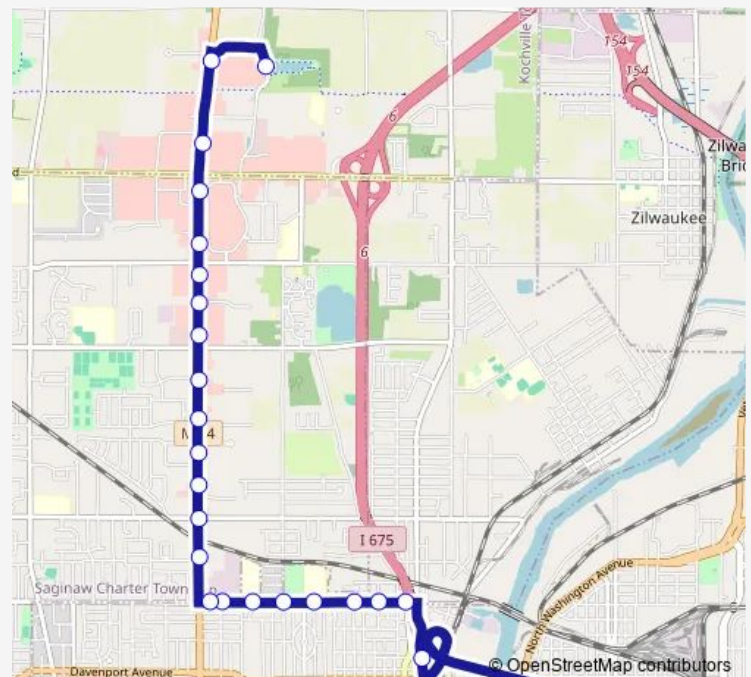

Fashion Corners Plaza

Bay - S Fashion Sq

Bay - North Fashion Sq

Route schedule

Stars Plaza — Walmart (Cardinal Sq Blvd)

Monday 05:00-20:00

Tuesday 05:00-20:00

Wednesday 05:00-20:00

Thursday 05:00-20:00

Friday 05:00-20:00

Saturday —

Sunday —

Route info

Direction: Stars Plaza

Stops: 24

Trip Duration: 0 hour 20 min

6 — Weiss/Bay/Tittabawassee

Staples

Sam's Club

Walmart (Cardinal Sq Blvd)

Direction

Walmart (Cardinal Sq Blvd) — Stars Plaza

30 stops

[Open route schedule](#)

Saturday —

Sunday —

Route info

Direction: Walmart (Cardinal Sq Blvd)

Stops: 30

Trip Duration: 0 hour 28 min

Weiss/Bond

Weiss/Cecelia