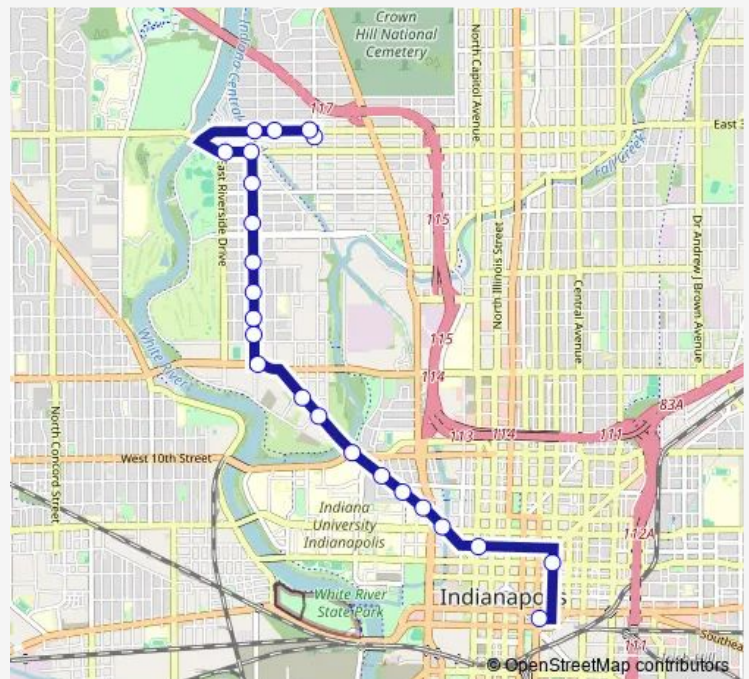

Saturday 06:00-21:30

Sunday 07:00-20:20

Route info

Direction: CTC-S

Stops: 19

Trip Duration: 0 hour 19 min

6 — Harding

Direction

Clifton St & 30th St — CTC-S

23 stops

[Open route schedule](#)

Clifton St & 30th St

30th St & Clifton St

30th St & Elmira St

30th St & Harding St

29th St & Riverside Dr E

Friday 04:49-19:53

Saturday 05:43-21:03

Sunday 07:44-20:54

Route info

Direction: Clifton St & 30th St

Stops: 23

Trip Duration: 0 hour 21 min

Direction

Friday 20:53-23:18

Saturday 22:03-23:18

Sunday —

Route info

Direction: Clifton St & 30th St

Stops: 23

Trip Duration: 0 hour 22 min

Direction