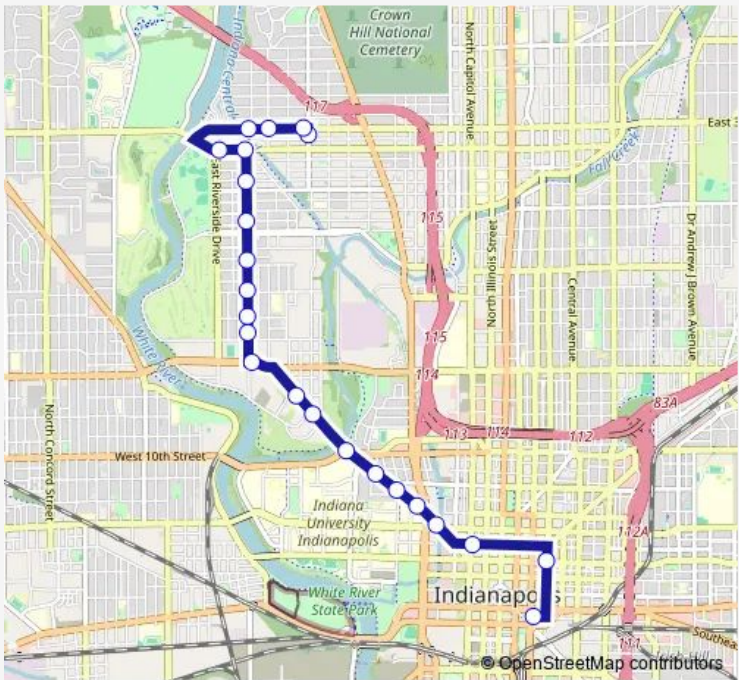

## Bus 6 Harding

[Go to website](#)

**Direction**  
 CTC-S — Clifton St & 30th St  
 19 stops  
[Open route schedule](#)

- CTC-S
- Delaware St & New York St
- Vermont St & Capitol Ave
- Indiana Ave & Michigan St
- Indiana Ave & West St
- Indiana Ave & Blackford St
- Indiana Ave & Blake St
- Indiana Ave & 10th St
- Indiana Ave & Montcalm St
- Indiana Ave & Gent Ave
- Harding St & 16th St
- Harding St & 19th St
- Harding St & 21st St
- Harding St & Pruitt St
- Harding St & Edgemont Ave
- Harding St & 27th St
- Harding St & 29th St
- 29th St & Elmira St
- Clifton St & 30th St

Route schedule  
 CTC-S — Clifton St & 30th St

Monday	05:05-20:20
Tuesday	05:05-20:20
Wednesday	05:05-20:20
Thursday	05:05-20:20
Friday	05:05-20:20
Saturday	06:00-21:30
Sunday	07:00-20:20

Route info  
 Direction: CTC-S  
 Stops: 19  
 Trip Duration: 0 hour 24 min

**Direction**

Clifton St &amp; 30th St — CTC-S

23 stops

[Open route schedule](#)

Clifton St &amp; 30th St

30th St &amp; Clifton St

30th St &amp; Elmira St

30th St &amp; Harding St

## Route info

Direction: Clifton St &amp; 30th St

Stops: 23

Trip Duration: 0 hour 22 min

**Direction**

Clifton St &amp; 30th St — CTC-Q

23 stops

[Open route schedule](#)