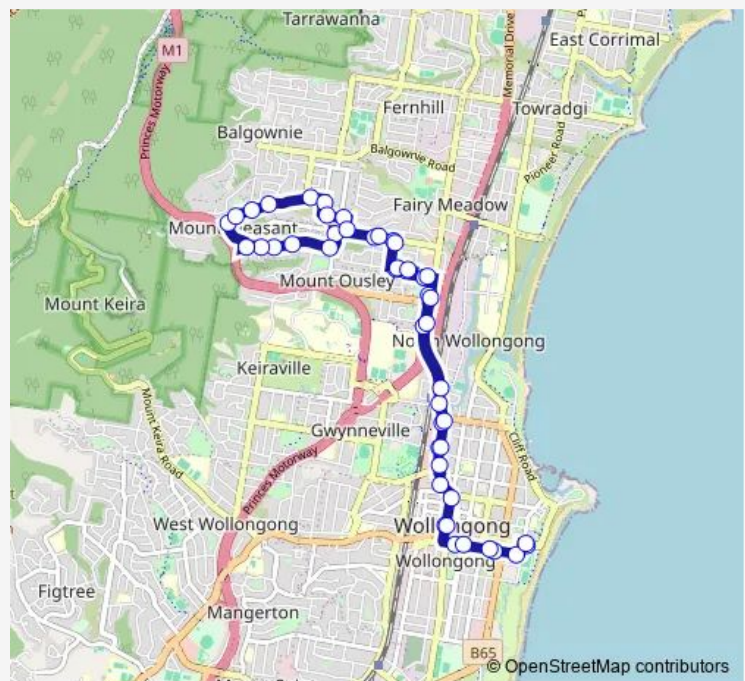

Bus 6 Wollongong to Mount Pleasant (Loop Service)

[Go to website](#)

Direction

WIN Entertainment Centre, Crown St — Crown St Opp
WIN Entertainment Centre

47 stops

[Open route schedule](#)

- WIN Entertainment Centre, Crown St
- Burelli St At Harbour St
- Wollongong City Council And Library, Burelli St
- Wollongong Central, Burelli St, Stand B
- Wollongong Central, Keira St, Stand G
- Collegians Club, Flinders St
- Flinders St After Gipps St
- Princes Hwy Opp Bourke St
- Princes Hwy Opp Achilles Av
- Princes Hwy After Lysaght St
- Princes Hwy After Mt Ousley Rd
- Mcgrath St After Princess Hwy
- Hamilton St After Mcgrath St
- Hamilton St Before Vereker St
- Vereker St At Cabbage Tree Lane
- Cabbage Tree Lane Opp Mclean Av
- Foothills Rd At Cabbage Tree Lane
- Ramah Av After Foothills Rd
- Ramah Av Opp Woodland Pde
- Ramah Av At Greenslopes Av
- Ramah Av Opp Alvan Pde

Route schedule

WIN Entertainment Centre, Crown St — Crown St Opp
WIN Entertainment Centre

Monday	07:48-16:33
Tuesday	07:48-16:33
Wednesday	07:48-16:33
Thursday	07:48-16:33
Friday	07:48-16:33
Saturday	08:31-15:27
Sunday	—

Route info

Direction: WIN Entertainment Centre, Crown St

Stops: 47

Trip Duration: 0 hour 41 min

6 — Wollongong to Mount Pleasant (Loop Service)

Ramah Av Before Brokers Rd

New Mt Pleasant Rd Opp Dobinson St

New Mt Pleasant Rd At Rose Pde

Thursday 15:33

Friday 15:33

Saturday —

Sunday —

Route info

Direction: St Mary Star Of The Sea College, Harbour St

Stops: 47

Trip Duration: 0 hour 43 min