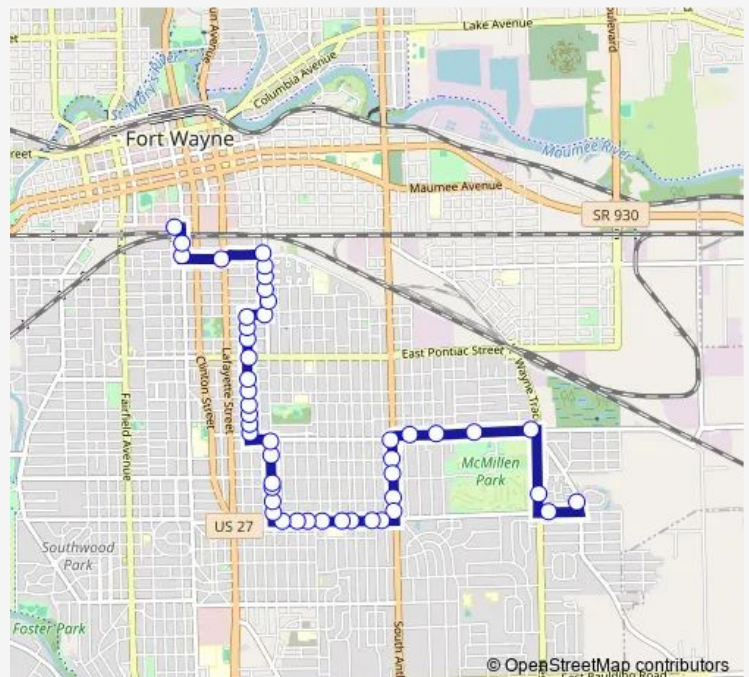

Warsaw St. at Agnes St. (Sb)

Oxford before Warsaw (Wb)

Oxford at Monroe

Hanna at Hamilton (Sb)

Route schedule

Central Station - Bay J — Wayne Trace at Mckinnie (Sb)

Monday 06:15-20:15

Tuesday 06:15-20:15

Wednesday 06:15-20:15

Thursday 06:15-20:15

Friday 06:15-20:15

Saturday 08:15-17:15

Sunday —

Route info

Direction: Central Station - Bay J

Stops: 44

Trip Duration: 0 hour 23 min

6 — Mckinnie

Hanna at Gumper (Sb)

Hanna at Rudisill (Sb)

Hanna at Richardsville (Sb)

Hanna at Baxter (Sb)

Mckinnie near Weisser Park

Mckinnie near South Park

Direction: Wayne Trace at Mckinnie (Sb)

Stops: 46

Trip Duration: 0 hour 32 min

Hanna before Oxford

Warsaw at Wiebke

Warsaw at Agnes

Warsaw at Dalman

Warsaw at Eckart