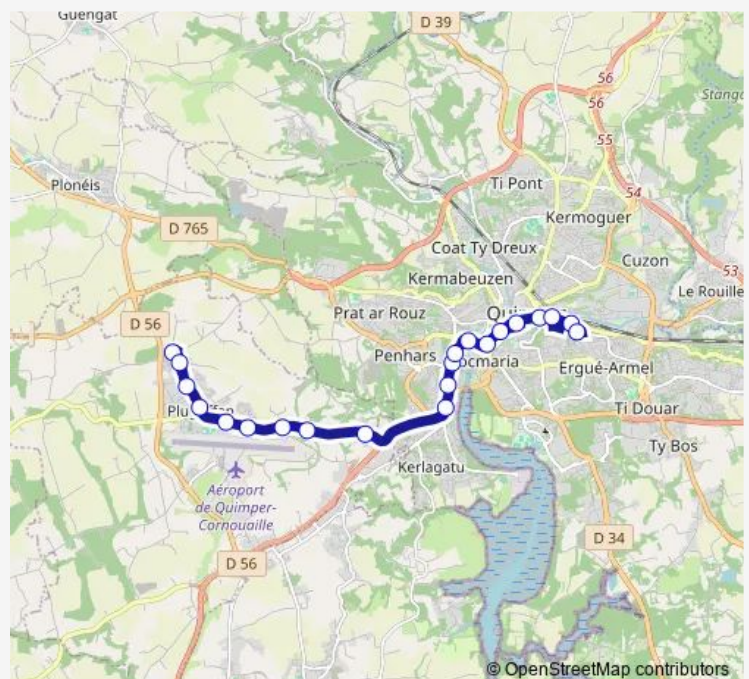

TY Laou

Pont L'Abbe

CAP Horn

Palais DE Justice

Resistance

Dupleix

Pont Firmin

Gare SnCF

### Route schedule

Pluguen Andrieux — Sainte Therese

Monday 07:50-19:10

Tuesday 07:07-19:10

Wednesday 07:07-19:10

Thursday 07:07-19:10

Friday 07:07-19:10

Saturday 07:07-18:42

### Route info

Direction: Pluguen Andrieux

Stops: 21

Trip Duration: 0 hour 24 min

6 — Pluguffan Andrieux - STE Therese

## Route info

Direction: Sainte Therese

Stops: 22

Trip Duration: 0 hour 23 min

6 Bus time schedules and route maps are available in an offline PDF at [busmaps.com](https://busmaps.com). Use the [busmaps.com](https://busmaps.com) website to see live bus times, train schedule or subway schedule, and step-by-step directions for all public transit in Quimper