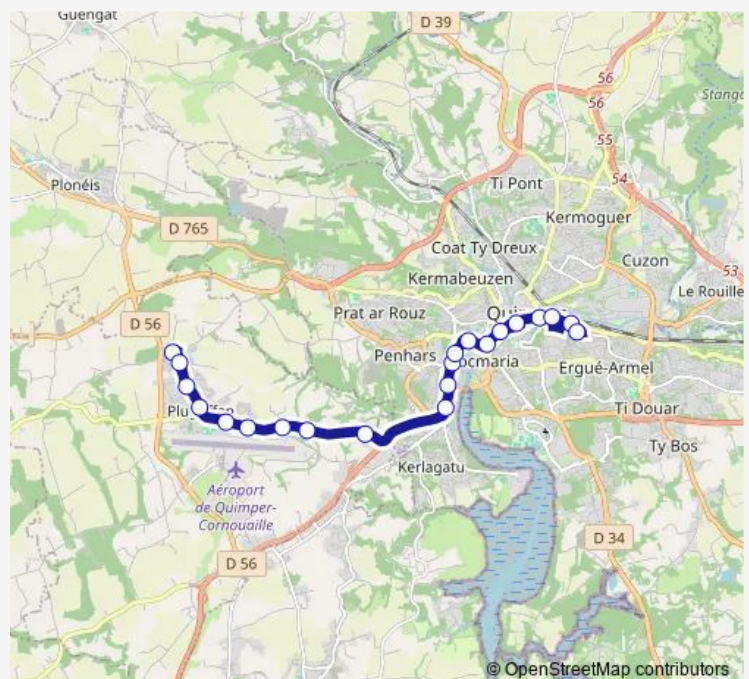

TY Laou

Pont L'Abbe

CAP Horn

Palais DE Justice

Resistance

Dupleix

Pont Firmin

Gare SnCF

### Route schedule

Pluguen Andrieux — Sainte Therese

Monday 07:50-19:10

Tuesday 07:07-19:10

Wednesday 07:07-19:10

Thursday 07:07-19:10

Friday 07:07-19:10

Saturday 07:07-18:42

### Route info

Direction: Pluguen Andrieux

Stops: 21

Trip Duration: 0 hour 26 min

6 — Pluguffan Andrieux - STE Therese

## Route info

Direction: Sainte Therese

Stops: 22

Trip Duration: 0 hour 23 min

6 Bus time schedules and route maps are available in an offline PDF at [busmaps.com](https://busmaps.com). Use the [busmaps.com](https://busmaps.com) website to see live bus times, train schedule or subway schedule, and step-by-step directions for all public transit in Quimper