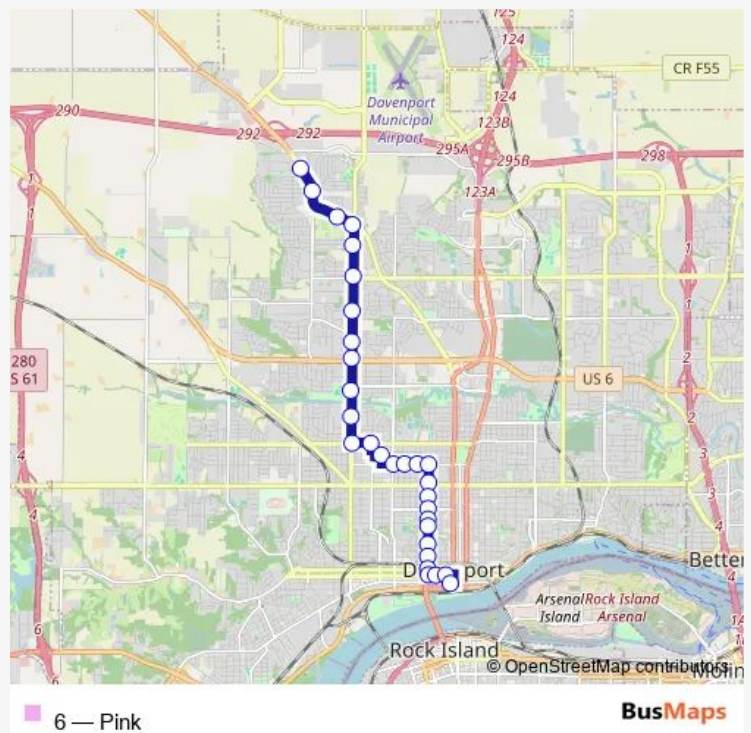

St. Ambrose (SW/Southbound)

Gaines & 16th (S)

Gaines & 14th (S)

Route schedule

NW Blvd & 72nd Street — Ground Transportation Center (Gtc)

Monday 05:54-18:49

Tuesday 05:54-18:49

Wednesday 05:54-18:49

Thursday 05:54-18:49

Friday 05:54-18:49

Saturday 08:54-18:49

Sunday —

Route info

Direction: NW Blvd & 72nd Street

Stops: 30

Trip Duration: 0 hour 31 min

Ground Transportation Center (Gtc)

Direction

Ground Transportation Center (Gtc) — NW Blvd & 72nd Street

32 stops

[Open route schedule](#)

Ground Transportation Center (Gtc)

2nd & Ripley (Nw)

2nd & Western (Nw)

Tuesday 06:20-18:20

Wednesday 06:20-18:20

Thursday 06:20-18:20

Friday 06:20-18:20

Saturday 09:20-18:20

Sunday —

Route info

Direction: Ground Transportation Center (Gtc)