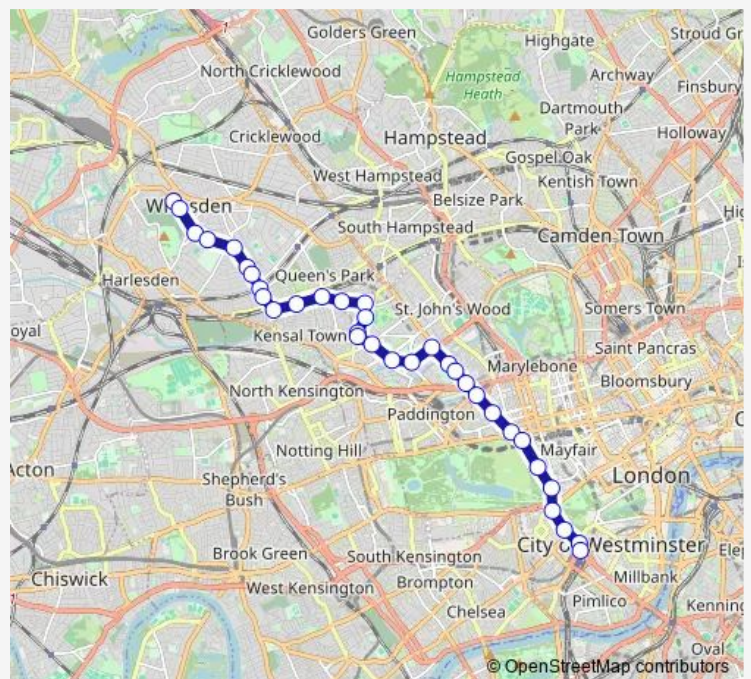

Thursday 00:20-23:50

Friday 00:20-23:50

Saturday 00:20-23:50

Sunday 00:20-23:50

Route info

Direction: Bertie Road

Stops: 34

Trip Duration: 0 hour 43 min

6 — Willesden, Bus Garage - Queens Park - Maida Hill - Marble Arch - Victoria **BusMaps**

Orchardson Street

Church Street Market

Edgware Road (Bakerloo line) Station

Edgware Road / Praed Street

George Street (W2)

Marble Arch Station / Edgware Road

Marble Arch Station / Park Lane

Dorchester Hotel

London Hilton Hotel

Hyde Park Corner

Wilton Street

Buckingham Palace Road / Bressenden Place

Victoria Station

Tuesday 00:05-23:55

Wednesday 00:05-23:55

Thursday 00:05-23:55

Friday 00:05-23:55

Saturday 00:05-23:55

Sunday 00:05-23:55

Route info

Direction: Victoria Station