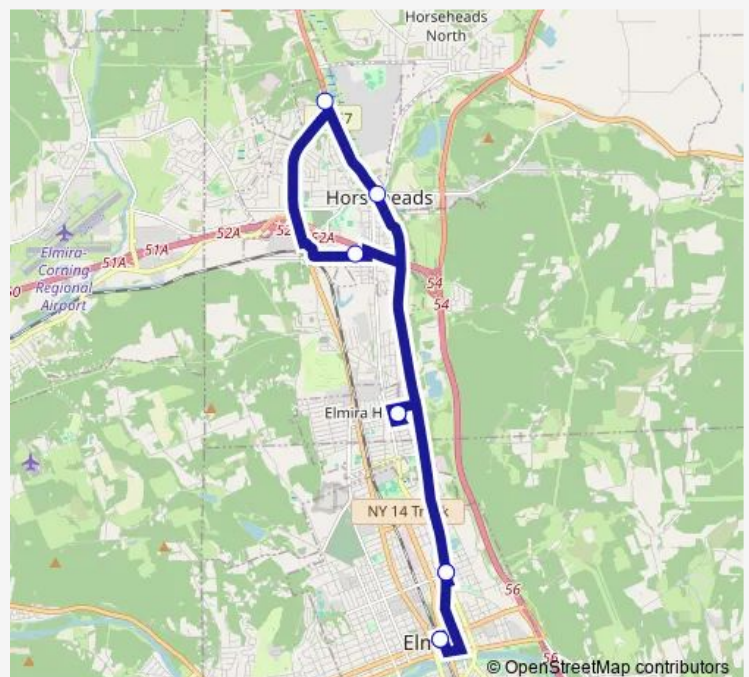

Bus 6 Lake Road

[Go to website](#)

Direction

Transportation (PO Side) — Transportation (PO Side)

9 stops

[Open route schedule](#)

Transportation (PO Side)

Lake:Washington

Villa Serene

Hanover Square

Bethany Village

Grand Central Plaza

Villa Serene

Lake:Washington

Transportation (PO Side)

Route schedule

Transportation (PO Side) — Transportation (PO Side)

Monday 06:00-18:00

Tuesday 06:00-18:00

Wednesday 06:00-18:00

Thursday 06:00-18:00

Friday 06:00-18:00

Saturday 09:00-17:00

Sunday —

Route info

Direction: Transportation (PO Side)

Stops: 9

Trip Duration: 0 hour 55 min

6 — Lake Road

6 Bus time schedules and route maps are available in an offline PDF at busmaps.com. Use the busmaps.com website to see live bus times, train schedule or subway schedule, and step-by-step directions for all public transit in Elmira