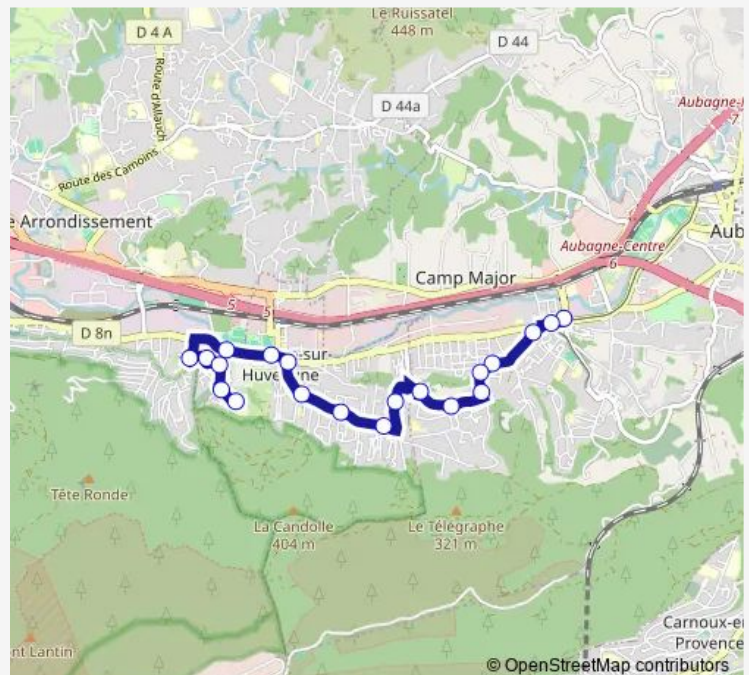

Village

Piscine Alain Bernard / Oasis du Charrel

Eiffel

Route schedule

Les Candolles — Eiffel

Monday 06:00-19:47

Tuesday 06:00-19:47

Wednesday 06:00-19:47

Thursday 06:00-19:47

Friday 06:00-19:47

Saturday 06:00-19:47

Sunday 06:00-19:47

Route info

Direction: Les Candolles

Stops: 21

Trip Duration: 0 hour 22 min

6 — La Penne sur Huveaune - Eiffel

BusMaps

Direction

Eiffel — Les Candolles

20 stops

[Open route schedule](#)

Eiffel

Piscine Alain Bernard / Oasis du Charrel