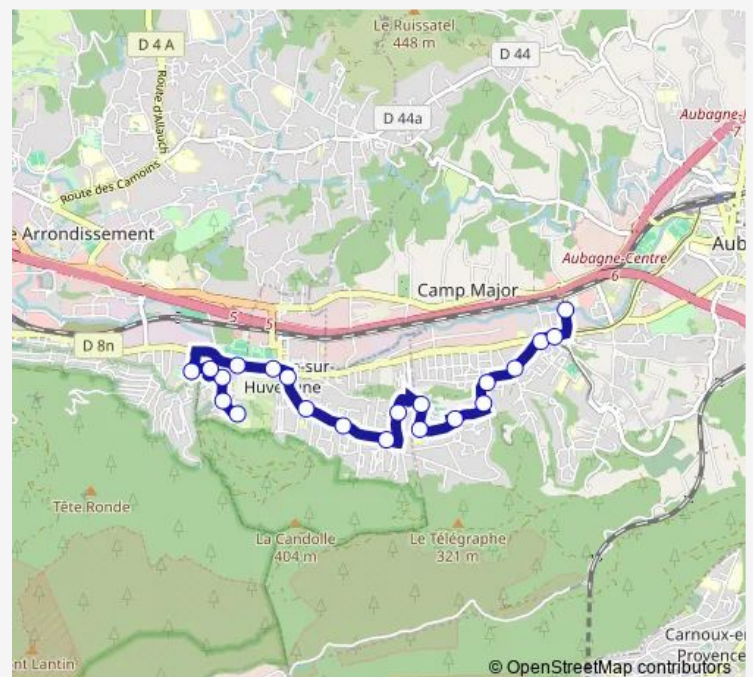

Village

Piscine Alain Bernard / Oasis du Charrel

Eiffel

Route schedule

Les Candolles — Eiffel

Monday 06:00-19:47

Tuesday 06:00-19:47

Wednesday 06:00-19:47

Thursday 06:00-19:47

Friday 06:00-19:47

Saturday 06:00-19:47

Sunday 06:00-19:47

Route info

Direction: Les Candolles

Stops: 21

Trip Duration: 0 hour 26 min

6 — La Penne sur Huveaune - Eiffel

BusMaps

Direction

Eiffel — Les Candolles

20 stops

[Open route schedule](#)

Eiffel

Piscine Alain Bernard / Oasis du Charrel