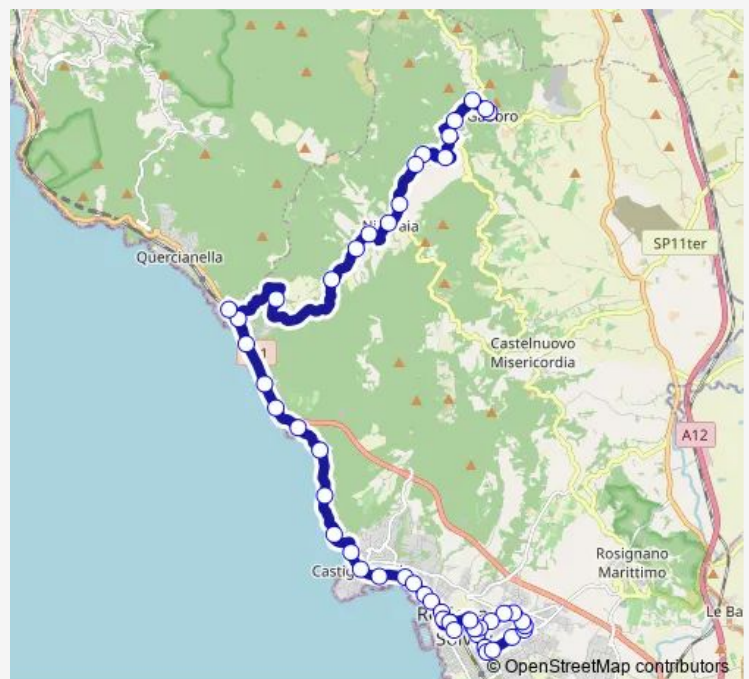

### Route schedule

Gabbro N.50 Df — P.Zza Musselburgh

Monday 06:57-19:00

Tuesday 06:57-19:00

Wednesday 06:57-19:00

Thursday 06:57-19:00

Friday 06:57-19:00

Saturday 06:57-19:00

### Route info

Direction: Gabbro N.50 Df

Stops: 50

Trip Duration: 0 hour 53 min

6 — Rosignano Solvay - Castiglioncello - Chioma - Nibbiaia - Gabbro

Le Forbici

Poggetto

Castiglioncello 698 Df