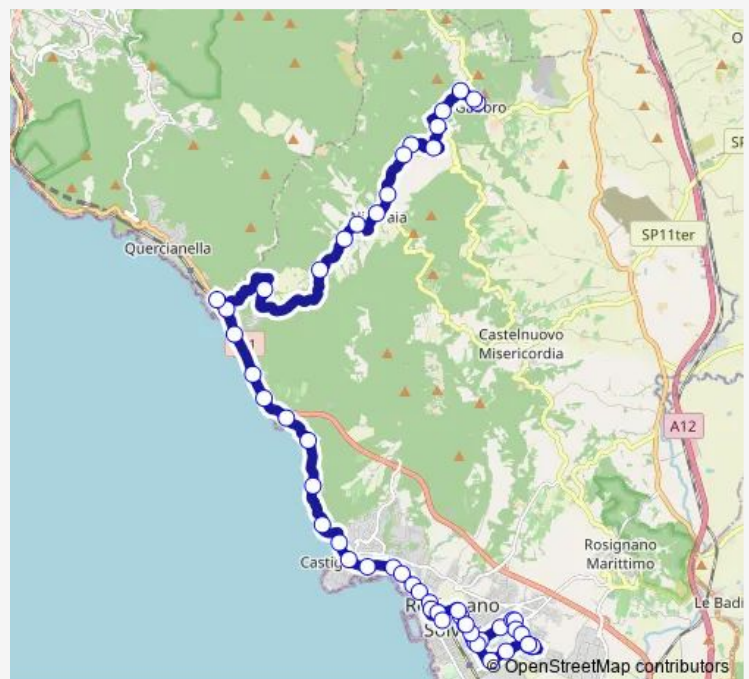

### Route schedule

Gabbro N.50 Df — P.Zza Musselburgh

Monday	06:55-19:00
Tuesday	06:55-19:00
Wednesday	06:55-19:00
Thursday	06:55-19:00
Friday	06:55-19:00
Saturday	06:55-19:00
Sunday	—

### Route info

Direction: Gabbro N.50 Df

Stops: 55

Trip Duration: 0 hour 55 min

6 — Rosignano Solvay - Castiglioncello - Chioma - Nibbiaia - Gabbro

Le Forbici

Poggetto

Castiglioncello 698 Df