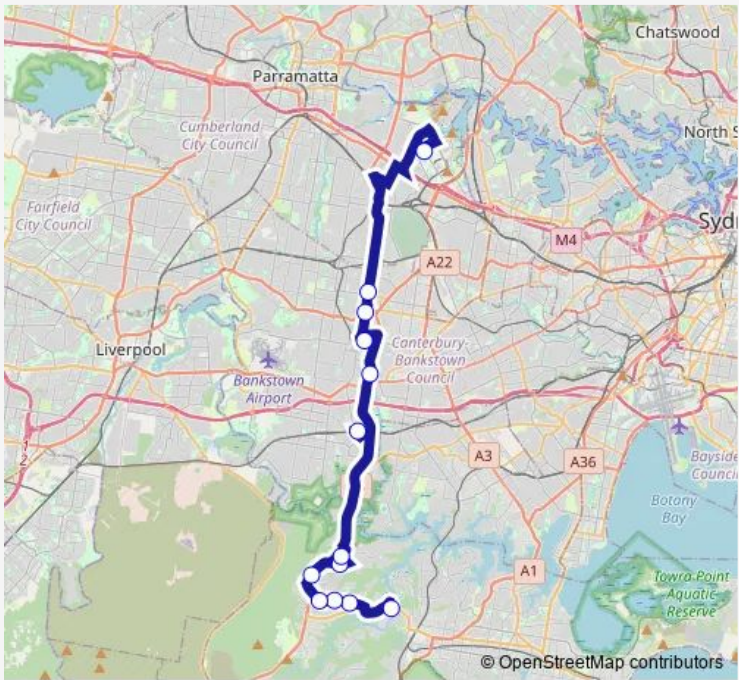

**Rail Replacement Bus Service 6 Woronora to Sydney Olympic Park**

[Go to website](#)

**Direction**  
 Menai Rd Opp Woronora Village Tourist Park — Olympic Bvd At New England Av  
 13 stops  
[Open route schedule](#)

**Route schedule**  
 Menai Rd Opp Woronora Village Tourist Park — Olympic Bvd At New England Av

Monday	—
Tuesday	—
Wednesday	—
Thursday	—
Friday	—
Saturday	16:30-19:00
Sunday	—

**Route info**  
 Direction: Menai Rd Opp Woronora Village Tourist Park  
 Stops: 13  
 Trip Duration: 1 hour 0 min

## Direction

Sydney Olympic Park, Plaza Terminal, Stand 6 — Menai Rd Opp Woronora Village Tourist Park

13 stops

[Open route schedule](#)

Sydney Olympic Park, Plaza Terminal, Stand 6

Rookwood Rd Before Bruncker Rd

## Route info

Direction: Sydney Olympic Park, Plaza Terminal, Stand 6

Stops: 13

Trip Duration: 0 hour 54 min

6 Rail Replacement Bus Service time schedules and route maps are available in an offline PDF at [busmaps.com](https://busmaps.com). Use the [busmaps.com](https://busmaps.com) website to see live bus times, train schedule or subway schedule, and step-by-step directions for all public transit in Liverpool