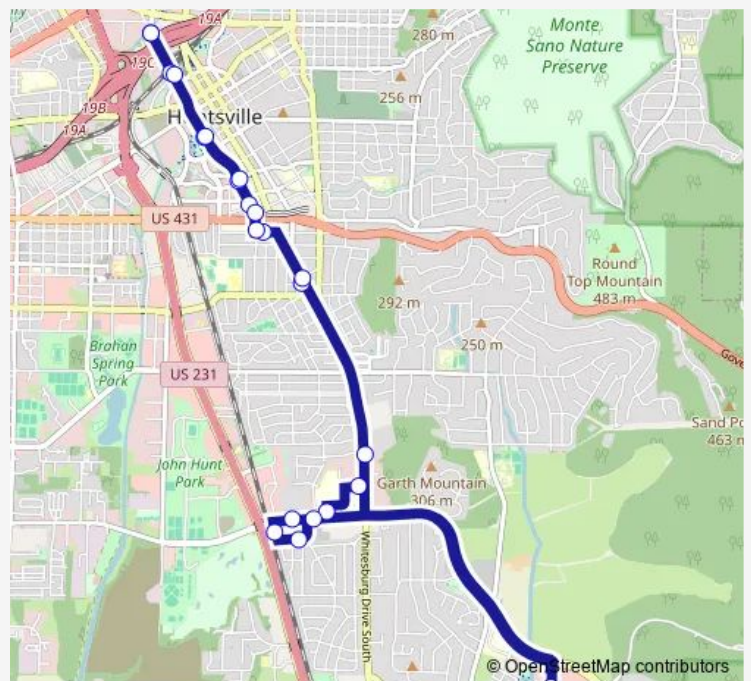

Bus 6 Jones Valley

[Go to website](#)

Direction
 New Transit Center South Exit — New Transit Center South Exit

23 stops

[Open route schedule](#)

- New Transit Center South Exit
- Church at Dallas
- Huntsville Museum of Art Sb
- Gallatin at Pelham
- Huntsville Hospital (Gallatin & Sivley)
- Longwood Dr at Center for Colon & Digestive Disease
- Whitesburg Dr at Central Ave Sb
- Whitesburg at Whitesport Dr Sw
- Crestwood at Hospital Dr Sb
- Airport & Chateau outbond
- Airport Rd at Country Club Apartments
- Balmoral Dr at Apartments Sb
- Breckenridge Dr at Queenbury Eb
- 4 mile Post
- Target - Carl T. Jones Dr
- Whitesburg and Bellewood Nb
- Whitesburg Dr at Central Ave Nb
- Gallatin St at Longwood Dr Nb
- Huntsville Hospital Main
- Gallatin St at Lowe Ave
- Huntsville Museum of Art / Pane e Vino

Route schedule

New Transit Center South Exit — New Transit Center South Exit

Monday	07:00-20:00
Tuesday	07:00-20:00
Wednesday	07:00-20:00
Thursday	07:00-20:00
Friday	07:00-20:00
Saturday	07:00-18:00
Sunday	—

Route info

Direction: New Transit Center South Exit

Stops: 23

Trip Duration: 0 hour 55 min

6 — Jones Valley

Church at Dallas (Old Depot)

New Transit Center South Exit

6 Bus time schedules and route maps are available in an offline PDF at busmaps.com. Use the busmaps.com website to see live bus times, train schedule or subway schedule, and step-by-step directions for all public transit in

The schedule is provided in the local timezone. Times with "(+1)" indicate departures on the next day.

PDF file created on 2025-01-16

2024 BusMaps.com - All Rights Reserved