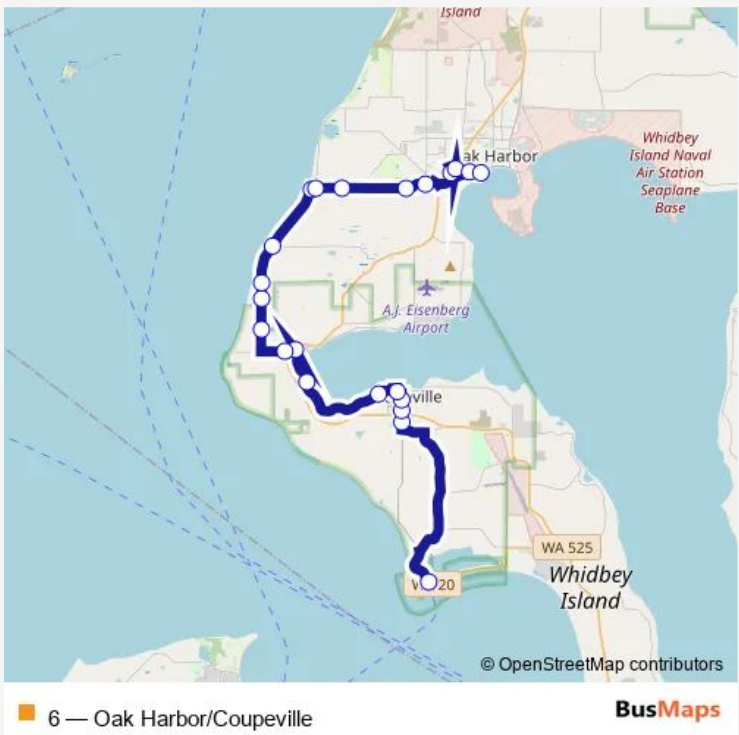

Bus 6 Oak Harbor/Coupeville

[Go to website](#)

Direction
 Engle Rd at Coupeville Ferry Terminal — Harbor Station Transfer Center Bayshore Dr
 22 stops
[Open route schedule](#)

- Engle Rd at Coupeville Ferry Terminal
- Coupeville Park & Ride
- Main St at Whidbey Health Medical Center (Nb)
- Main St at Courthouse (Nb)
- Coupeville Library
- Madrona at Vine
- Madrona at Captain Whidbey Inn
- NW Madrona Way at SR 20
- Libbey Rd at SR 20 (Skymeadow)
- West Beach Rd at West La Mesa Dr (to Oak Harbor)
- West Beach at Deseret
- West Beach at Van Dam
- West Beach at Hastie Lake Rd
- Fort Nugent/West Beach
- Fort Nugent at Peacock
- Fort Nugent & Zylstra
- SW Fort Nugent Ave at Fort Nugent Park
- Fort Nugent at Stremler Dr
- Walmart at Erie St (Nb)
- Barrington Dr at Walmart
- Pioneer at Ace Hardware

Route schedule
 Engle Rd at Coupeville Ferry Terminal — Harbor Station Transfer Center Bayshore Dr

Monday	06:25-20:05
Tuesday	06:25-20:05
Wednesday	06:25-20:05
Thursday	06:25-20:05
Friday	06:25-20:05
Saturday	—
Sunday	—

Route info
 Direction: Engle Rd at Coupeville Ferry Terminal
 Stops: 22
 Trip Duration: 0 hour 40 min

Direction

Harbor Station Transfer Center Bayshore Dr — SR 20 at Coupeville Ferry Terminal

28 stops

[Open route schedule](#)

Sunday —

Route info

Direction: Harbor Station Transfer Center Bayshore Dr

Stops: 28

Trip Duration: 0 hour 35 min

Main St at Coupeville High School

Engle Rd at Hill Rd

Engle Rd at Fort Casey State Park (Sb)