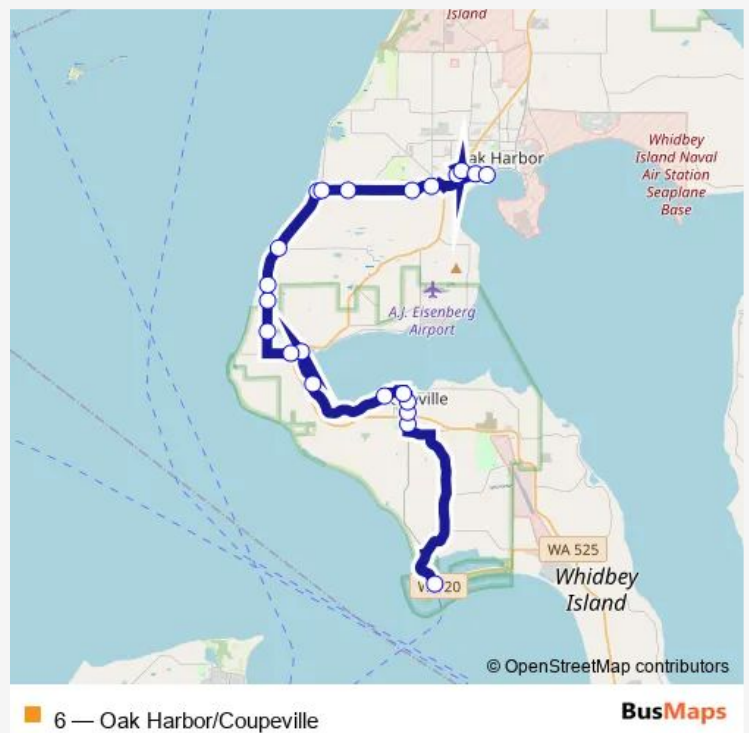

Route schedule

Engle Rd at Coupeville Ferry Terminal — Harbor Station Transfer Center Bayshore Dr

Monday	06:25-20:05
Tuesday	06:25-20:05
Wednesday	06:25-20:05
Thursday	06:25-20:05
Friday	06:25-20:05
Saturday	—
Sunday	—

Route info

Direction: Engle Rd at Coupeville Ferry Terminal

Stops: 22

Trip Duration: 0 hour 40 min

6 — Oak Harbor/Coupeville

Direction

Harbor Station Transfer Center Bayshore Dr — SR 20 at Coupeville Ferry Terminal

28 stops

[Open route schedule](#)

Harbor Station Transfer Center Bayshore Dr

Pioneer at Ace Hardware

Barrington Dr at Haggens

Walmart at Erie St (Sb)

Fort Nugent at Nienhuis

Fort Nugent Ave at Quince St (Fireside)

Wednesday 07:15-19:30

Thursday 07:15-19:30

Friday 07:15-19:30

Saturday —

Sunday —

Route info

Direction: Harbor Station Transfer Center Bayshore Dr

Stops: 28