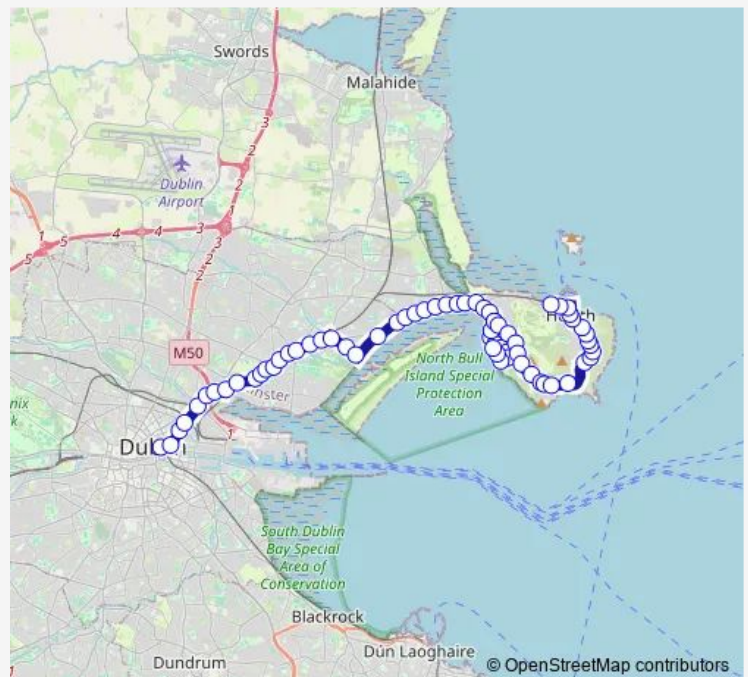

Causeway Road

### Route schedule

Abbey Street Lower — Howth Station

Monday	06:10-00:10 <sup>+1</sup>
Tuesday	06:10-00:10 <sup>+1</sup>
Wednesday	06:10-00:10 <sup>+1</sup>
Thursday	06:10-00:10 <sup>+1</sup>
Friday	06:10-00:10 <sup>+1</sup>
Saturday	06:35-00:10 <sup>+1</sup>
Sunday	07:10-00:10 <sup>+1</sup>

### Route info

Direction: Abbey Street Lower

Stops: 67

Trip Duration: 0 hour 51 min

6 — Howth Dart Stn - Lower Abbey Street

Fox's Lane

Strand View

Kilbarrack Road