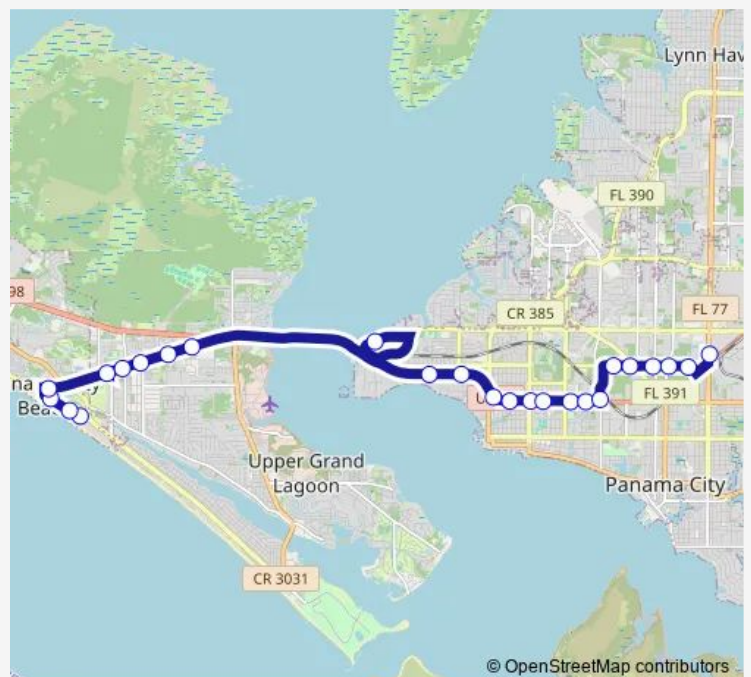

Monday 06:00-19:00

Tuesday 06:00-19:00

Wednesday 06:00-19:00

Thursday 06:00-19:00

Friday 06:00-19:00

Saturday 06:30-18:30

Sunday 06:30-18:30

Route info

Direction: S. Thomas Dr. & PCB Transit Lane Pull Off 1

Stops: 25

Trip Duration: 0 hour 56 min

6 — Panama City Mall/Gulf Coast State College

19th St & Jenks Ave Eb

19th St & Harrison Ave Eb

19th St & Wilson Ave Eb

15th St. & Arthur Ave.

15th St. & Hickory Ave.

US-98 & 17th St Wb

US 98 & Molitor Ave

US-98 & Mound Ave Wb

Gulf Coast State College

Thomas Dr. & US 98

Thomas Dr. & Laird St.

Direction: Panama City Mall

Stops: 36

Trip Duration: 0 hour 58 min

Thomas Dr. & N. Lagoon Dr.

Thomas Dr. & Flint Ave.

Thomas Dr. at the Curve

Thomas Dr. & Irwin St.

Thomas Dr. & Biltmore Dr.