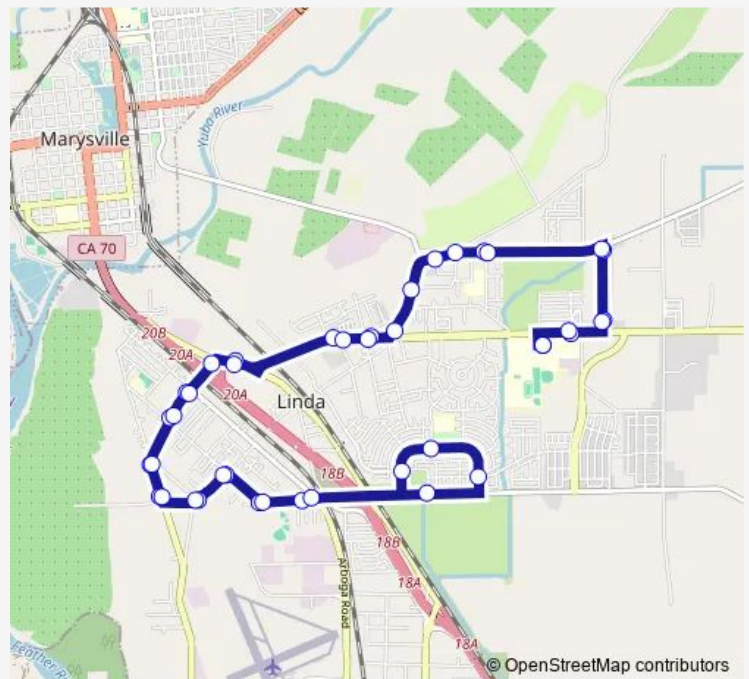

Bus 6 Linda Shuttle

[Go to website](#)

Direction
 Yuba College Terminal — Yuba College Terminal
 41 stops
[Open route schedule](#)

- Yuba College Terminal
- N Beale Rd & College View
- Alberta Ave & N Beale Rd
- Alberta & Hammonton Smartsville
- Hammonton Smartsville & Dunning Ave
- Hammonton Smartsville & Mapes Wy
- Hammonton Smartsville & Hile Ave
- N Beale Rd at Alpine/Park
- N Beale Rd & Lowe Ave
- N Beale Rd & Walmart North
- Feather River & N Beale Rd
- Feather River & Arboga Rd
- Feather River & Alicia Ave (Clover Leaf)
- Feather River & Riverside
- Feather River & Island Ave
- Grand & Island
- Grand & Alicia Ave
- Alicia Ave & Pasado Rd
- Pasado & Arboga Rd
- Edgewater & Rupert
- Edgewater & Oakwood

Stops: 41

Trip Duration: 0 hour 50 min

6 — Linda Shuttle

Edgewater & Riverbank

Erle Rd & Ravine Ct Pedestrian Access

Pasado & Arboga Rd

Pasado Rd & Alicia Ave

Grand & Alicia Ave

Grand & Island

Feather River & Island Ave

Feather River & Riverside

Feather River & Alicia Ave

Feather River & Arboga Rd

N Beale Rd & Walmart South

N Beale Rd & Lowe Ave

N Beale Rd & Park Ave

Monday 17:50

Tuesday 17:50

Wednesday 17:50

Thursday 17:50

Friday 17:50

Saturday 16:50

Sunday —

Route info