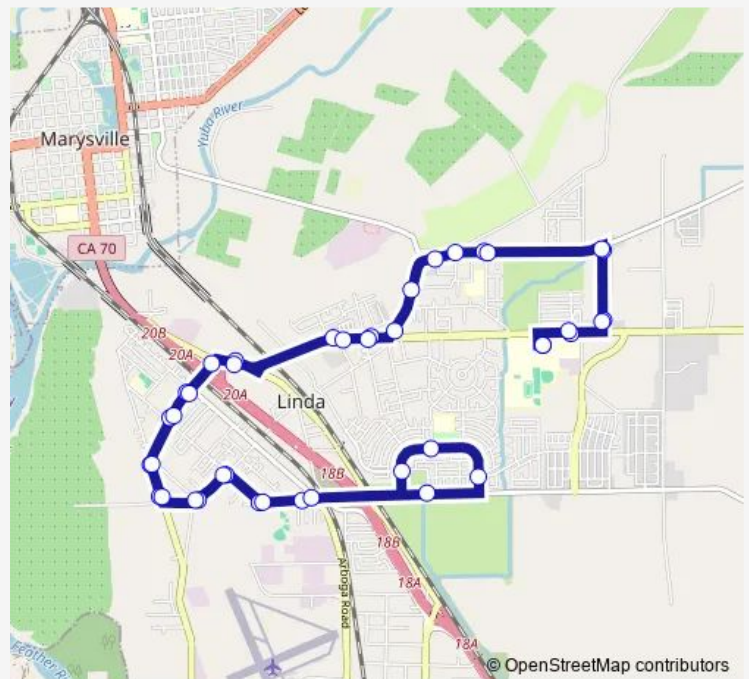

Bus 6 Linda Shuttle

[Go to website](#)

Direction
 Yuba College Terminal — Yuba College Terminal
 41 stops
[Open route schedule](#)

- Yuba College Terminal
- N Beale Rd & College View
- Alberta Ave & N Beale Rd
- Alberta & Hammonton Smartsville
- Hammonton Smartsville & Dunning Ave
- Hammonton Smartsville & Mapes Wy
- Hammonton Smartsville & Hile Ave
- N Beale Rd at Alpine/Park
- N Beale Rd & Lowe Ave
- N Beale Rd & Walmart North
- Feather River & N Beale Rd
- Feather River & Arboga Rd
- Feather River & Alicia Ave (Clover Leaf)
- Feather River & Riverside
- Feather River & Island Ave
- Grand & Island
- Grand & Alicia Ave
- Alicia Ave & Pasado Rd
- Pasado & Arboga Rd
- Edgewater & Rupert
- Edgewater & Oakwood

Route schedule

Yuba College Terminal — Yuba College Terminal

Monday	06:20-18:50
Tuesday	06:20-18:50
Wednesday	06:20-18:50
Thursday	06:20-18:50
Friday	06:20-18:50
Saturday	08:13-15:50
Sunday	—

Route info

Direction: Yuba College Terminal
 Stops: 41
 Trip Duration: 0 hour 50 min

6 — Linda Shuttle

Edgewater & Riverbank

Erle Rd & Ravine Ct Pedestrian Access

Pasado & Arboga Rd

Pasado Rd & Alicia Ave

Grand & Alicia Ave

Grand & Island

Feather River & Island Ave

Friday 19:50

Saturday 16:50

Sunday —

Route info

Direction: Yuba College Terminal

Stops: 33

Trip Duration: 0 hour 38 min

Pasado Rd & Alicia Ave