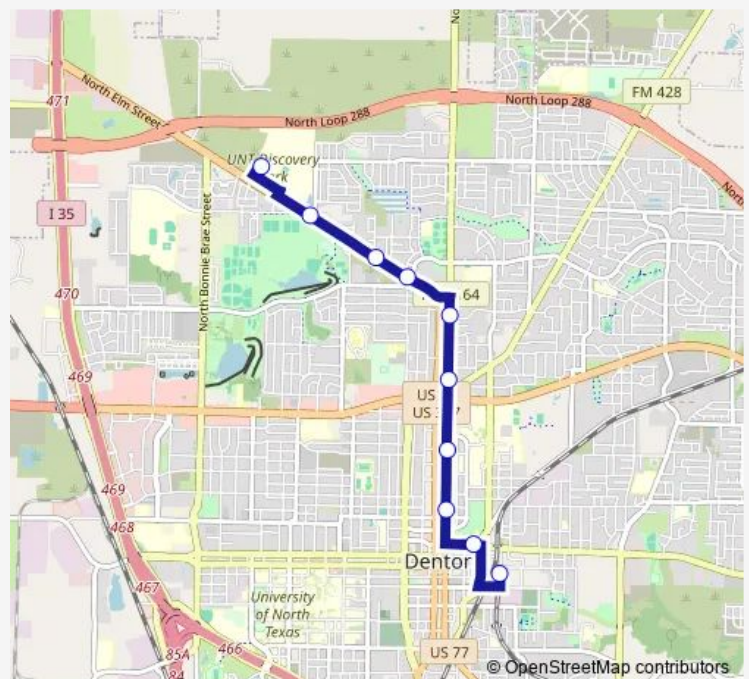

### Direction

Downtown Denton Transit Center 2 — Discovery Park

10 stops

[Open route schedule](#)

Downtown Denton Transit Center 2

WB Mckinney @ Bell

NB Locust at Pauline

3rd St

### Route schedule

Downtown Denton Transit Center 2 — Discovery Park

Monday 06:55-20:55

Tuesday 06:55-20:55

Wednesday 06:55-20:55

Thursday 06:55-20:55

Friday 06:55-20:55

Saturday 07:36-18:16

### Route info

Direction: Downtown Denton Transit Center 2

Stops: 10

Trip Duration: 0 hour 11 min

## Direction

Discovery Park — Downtown Denton Transit Center 2

13 stops

[Open route schedule](#)

Discovery Park

SB Elm @ Discovery

SB Elm @ Nicosia

SB Elm @ Windsor