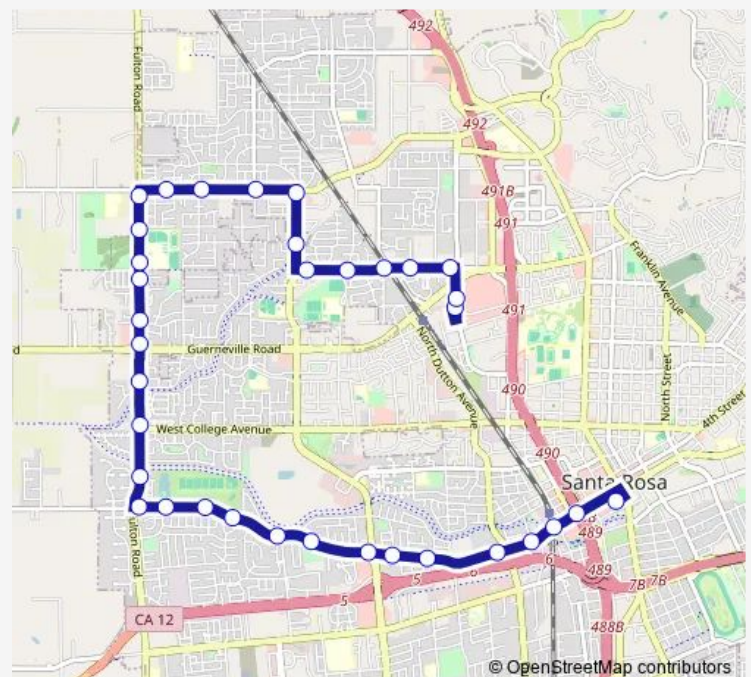

### Route schedule

Transit Mall South Bays — Coddington

Monday 06:00-19:30

Tuesday 06:00-19:30

Wednesday 06:00-19:30

Thursday 06:00-19:30

Friday 06:00-19:30

Saturday 06:30-19:30

### Route info

Direction: Transit Mall South Bays

Stops: 35

Trip Duration: 0 hour 32 min

6 — Fulton Road

Fulton Rd at Quail Hollow Dr

Fulton Rd at Piner Rd

Piner Rd at Pinercrest Dr

## Route info

Direction: Coddington

Stops: 30

Trip Duration: 0 hour 28 min

West Third St at Rusch Ct

West Third St at Dutton Ave

3rd at Roberts Ave

West Third St at Railroad Ave