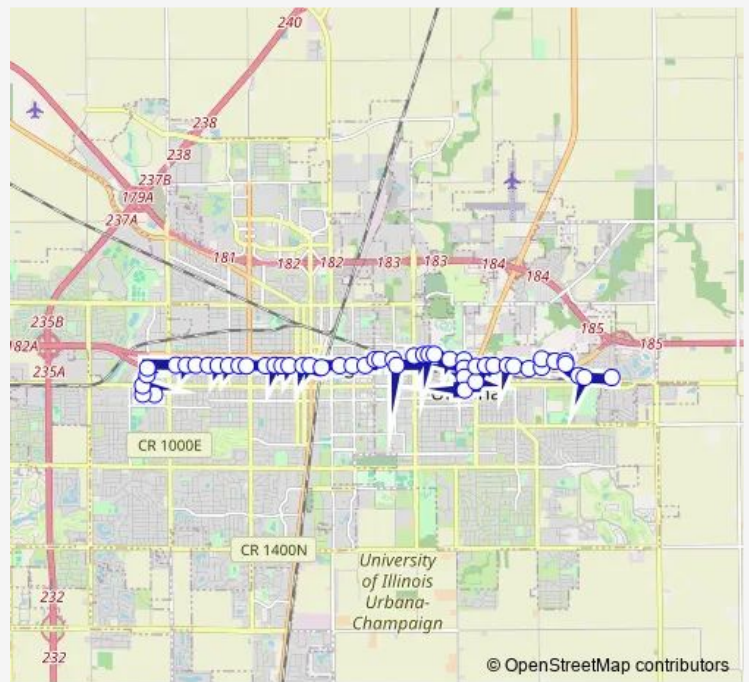

## Bus 6 Orange

[Go to website](#)

**Direction**  
 Plastipak (South Side) — Illinois Terminal (Platform A)  
 30 stops  
[Open route schedule](#)

- Plastipak (South Side)
- Springfield at Plastipak (NW Corner)
- Springfield & Duncan (SW Corner)
- Ginger Creek (South Side)
- Country Brook (South Side)
- Springfield & Kenwood (SW Corner)
- Springfield & Country Fair Dr. (Sw)
- Springfield at Round Barn (SW Corner)
- Springfield & Mattis (SW Corner)
- Mattis & Round Barn (NW Corner)
- Round Barn Road (North Side)
- Round Barn & Country Fair Dr. (Ne)
- Springfield & Country Fair Dr. (Se)
- Country Fair Dr at CPA (East Side)
- Social Security (East Side)
- University & Victor (SW Corner)
- University & Fair (SW Corner)
- University & Draper (SW Corner)
- University & Russell (SW Corner)
- University & James (SW Corner)
- University & Mckinley (SW Corner)

### Route info

Direction: Plastipak (South Side)  
 Stops: 30  
 Trip Duration: 0 hour 20 min

6 — Orange

University & Willis (SW Corner)

University & Prospect (SW Corner)

University & New (SE Far Side)

University & Lynn (SW Corner)

University & Elm (SW Corner)

University & Prairie (SW Corner)

University & Randolph (SW Corner)

University & Neil (SW Corner)

Illinois Terminal (Platform A)

**Direction**

Round Barn Road (North Side) — U.S. 150 &amp; Dodson (NE Far Side)

51 stops

[Open route schedule](#)

Round Barn Road (North Side)

Round Barn &amp; Country Fair Dr. (Ne)

Springfield &amp; Country Fair Dr. (Se)

Country Fair Dr at CPA (East Side)

Social Security (East Side)

University &amp; Victor (SW Corner)