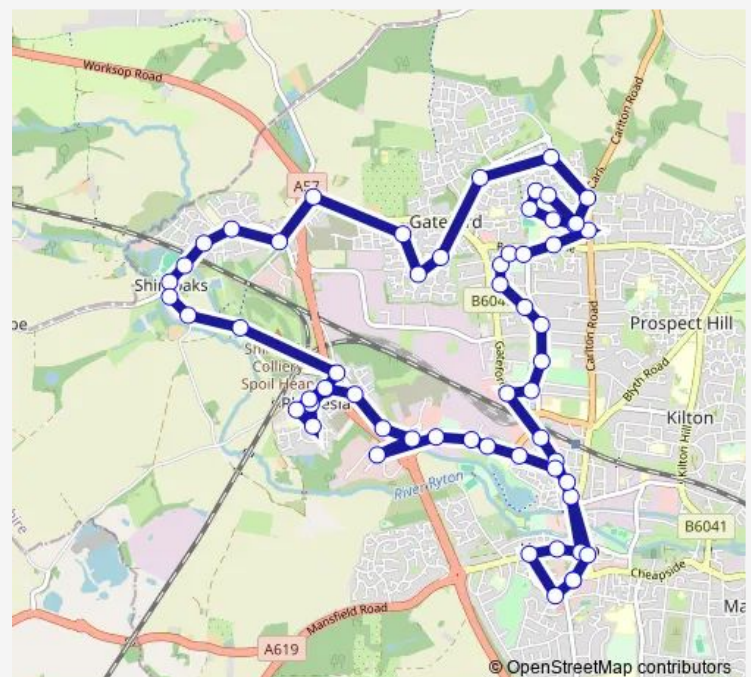

Carlton Road

Kendal Close

Keswick Road

Route schedule

Town Hall — Town Hall

Monday 06:33-18:33

Tuesday 06:33-18:33

Wednesday 06:33-18:33

Thursday 06:33-18:33

Friday 06:33-18:33

Saturday 06:33-18:33

Sunday —

Route info

Direction: Town Hall

Stops: 59

Trip Duration: 0 hour 54 min

6 — Worksop - Shireoaks

Coniston Road

Keswick Road

Keswick Road

Kendal Close

Enterprise House

Eddison Park Avenue

Ashes Park Avenue

Blackbird Avenue

Fulmar Way

Machin Grove

Gateford Road

Coach Road

Woodside Road

Cornwall Road

St Lukes View