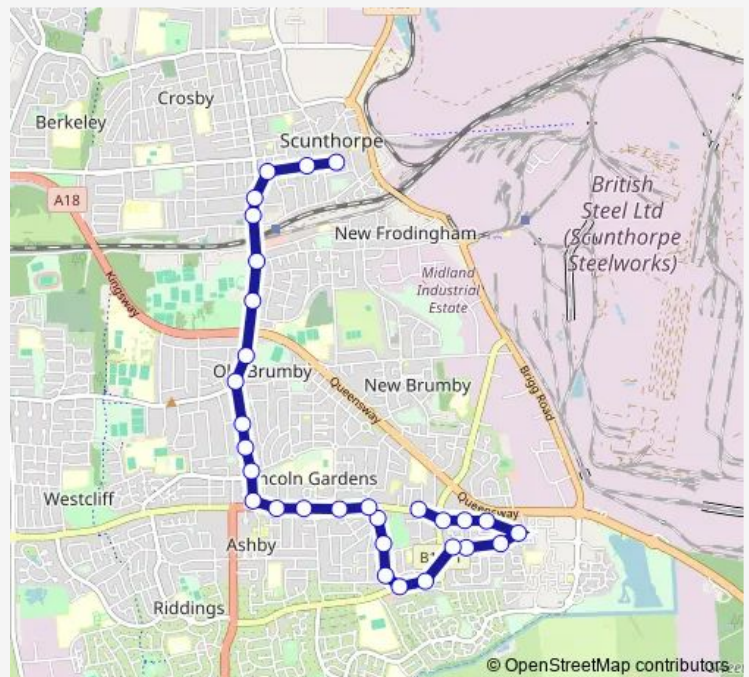

Route info

Direction: Bus Station

Stops: 17

Trip Duration: 0 hour 17 min

■ 6 — Scunthorpe Bus Station - Ashby

BusMaps

Direction

Bus Station — Sunshine Hall