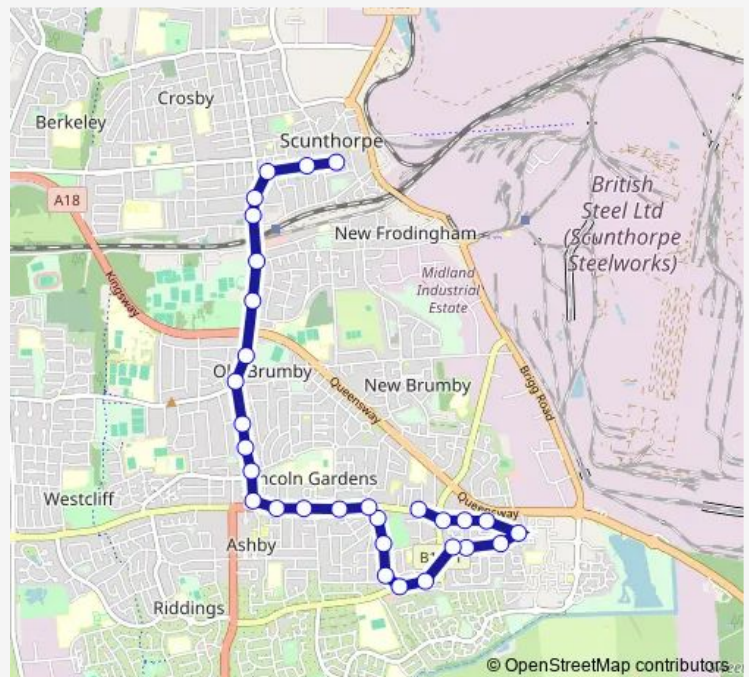

Bus Station — Hornsby Depot

Monday	08:00-17:00
Tuesday	08:00-17:00
Wednesday	08:00-17:00
Thursday	08:00-17:00
Friday	08:00-17:00
Saturday	08:00-17:00
Sunday	—

Route info

Direction: Bus Station

Stops: 17

Trip Duration: 0 hour 17 min