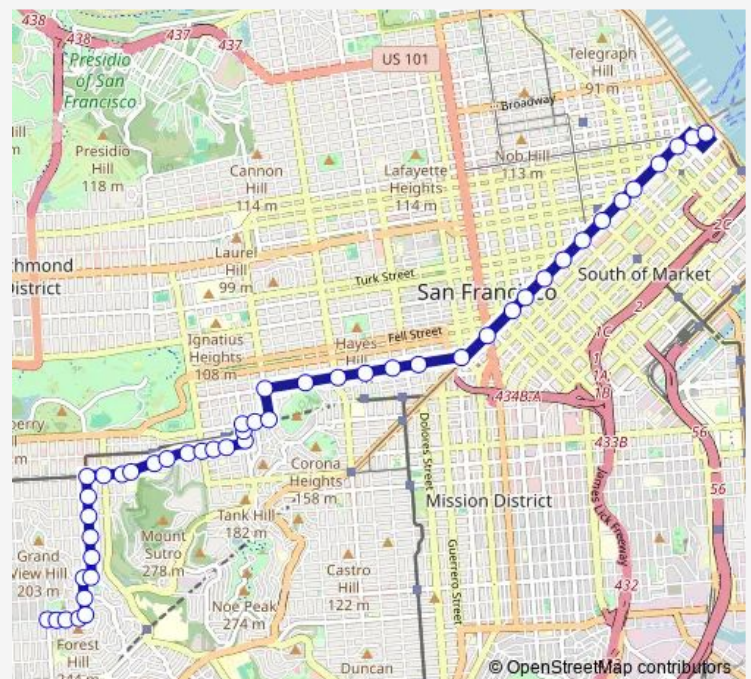

### Route schedule

14th Ave & Quintara St — Steuart St & Don Chee Way

Monday 05:10-00:42<sup>+1</sup>

Tuesday 05:10-00:42<sup>+1</sup>

Wednesday 05:10-00:42<sup>+1</sup>

Thursday 05:10-00:42<sup>+1</sup>

Friday 05:10-00:42<sup>+1</sup>

### Route info

Direction: 14th Ave & Quintara St

Stops: 47

Trip Duration: 0 hour 48 min

6 — Haight-Parnassus

BusMaps

Parnassus Ave & Cole St

Clayton St & Parnassus Ave