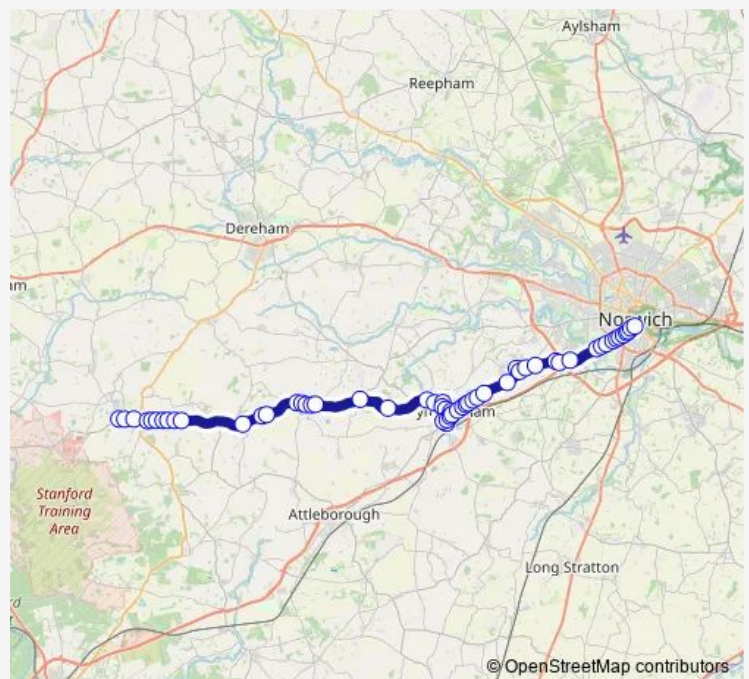

Thursday 05:45-18:00

Friday 05:45-18:00

Saturday 18:00

Sunday —

Route info

Direction: Watton, Swaffham Road

Stops: 58

Trip Duration: 1 hour 15 min