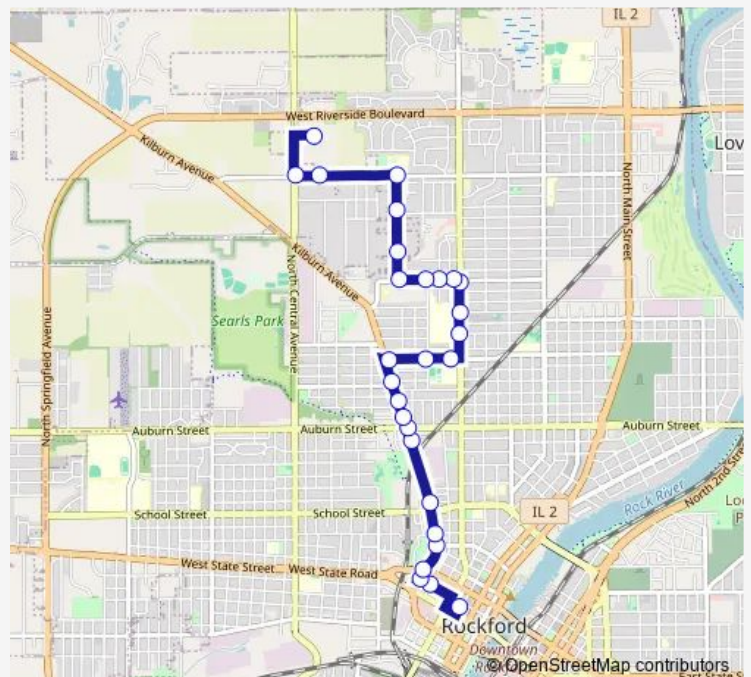

Glenwood Ave & Ellen Ave

Glenwood Prial-NEC-Outbound

Glenwood Glenwood Ct-NEC-Outbound

Route schedule

Downtown Transfer Center — Central Walmart

Monday —

Tuesday —

Wednesday —

Thursday —

Friday —

Saturday 06:00-16:30

Sunday 06:00-16:30

Route info

Direction: Downtown Transfer Center

Stops: 28

Trip Duration: 0 hour 20 min

6 — Kilburn

Glenwood Searles-NEC-Outbound

Searles Collier Gardens-E-Outbound

Searles 3100 Block-E-Outbound

Searles Halsted-SEC-Outbound

Halsted St Anthony-NEC-Outbound

Halsted Central-NEC-Outbound

Central Walmart

Direction

Central Walmart — Downtown Transfer Center

25 stops

[Open route schedule](#)

Central Walmart

Center Of Hope

Halsted St Anthony-S-Inbound

Halsted Elinore-SWC-Inbound