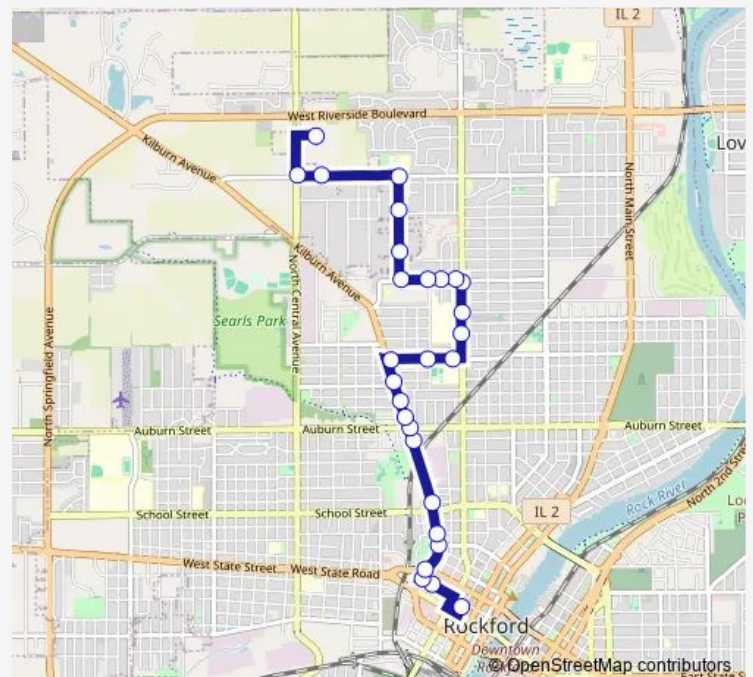

Glenwood Ave & Ellen Ave

Glenwood Prial-NEC-Outbound

Glenwood Glenwood Ct-NEC-Outbound

Route schedule

Downtown Transfer Center — Central Walmart

Monday —

Tuesday —

Wednesday —

Thursday —

Friday —

Saturday 06:00-16:30

Sunday 06:00-16:30

Route info

Direction: Downtown Transfer Center

Stops: 28

Trip Duration: 0 hour 20 min

6 — Kilburn

Glenwood Searles-NEC-Outbound

Searles Collier Gardens-E-Outbound

Searles 3100 Block-E-Outbound

Searles Halsted-SEC-Outbound

Halsted St Anthony-NEC-Outbound

Halsted Central-NEC-Outbound

Central Walmart

Direction

Central Walmart — Downtown Transfer Center

25 stops

[Open route schedule](#)

Central Walmart

Center Of Hope

Halsted St Anthony-S-Inbound

Halsted Elinore-SWC-Inbound