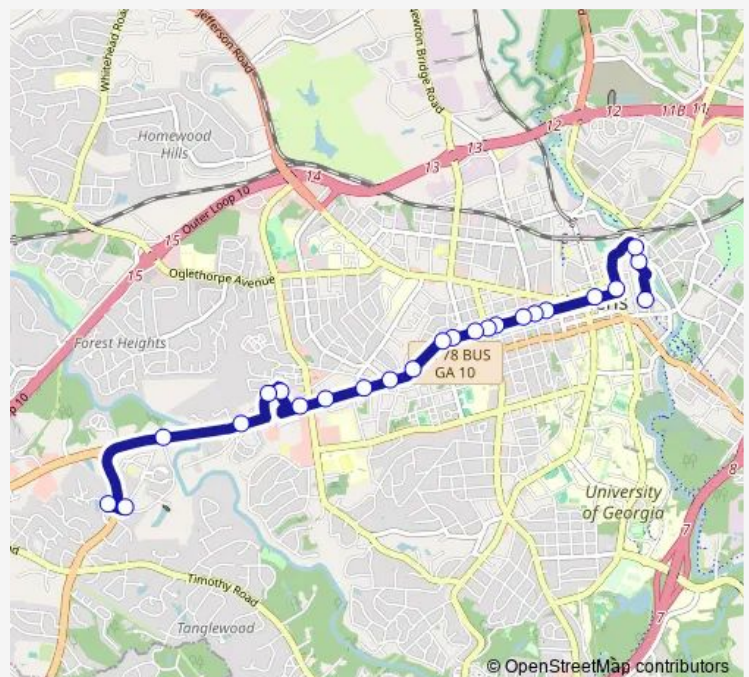

### Route schedule

Abbey West Apartments — Multimodal Transportation Center

Monday	—
Tuesday	—
Wednesday	—
Thursday	08:06
Friday	08:06
Saturday	08:06
Sunday	08:06

### Route info

Direction: Abbey West Apartments

Stops: 26

Trip Duration: 0 hour 29 min

6 — West Broad - Atlanta Highway

Baxter St at E Cloverhurst Ave Ib

Hull St and Baxter St Ib

Wray St and Lumpkin St