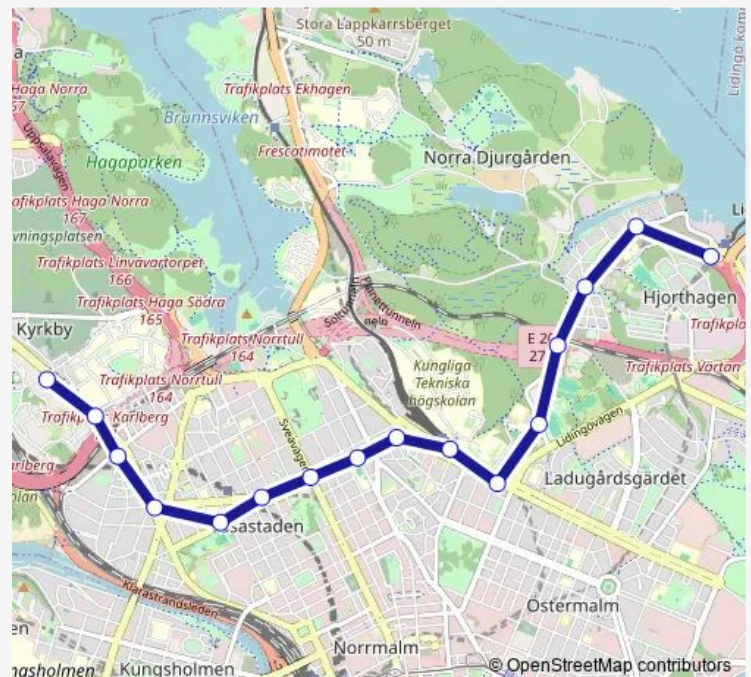

Wednesday 00:11-23:41

Thursday 00:11-23:50

Friday 00:11-23:50

Saturday 00:11-23:50

Sunday 00:20-23:50

Route info

Direction: Karolinska institutet Biomedicum

Stops: 14

Trip Duration: 0 hour 33 min

Direction

Ropsten T-bana — Karolinska institutet Biomedicum

16 stops

[Open route schedule](#)

Ropsten T-bana

Drevergatan

Jaktgatan

Dalagatan

Karlbergsvägen

Torsplan

Karolinska sjukhuset Eugeniavägen

Karolinska institutet Biomedicum

Route schedule

Ropsten T-bana — Karolinska institutet Biomedicum

Monday 00:20-23:50

Tuesday 00:10-23:40

Wednesday 00:10-23:40

Thursday 00:10-23:50

Friday 00:10-23:50

Saturday 00:10-23:50

Sunday 00:20-23:50

Route info

Direction: Ropsten T-bana