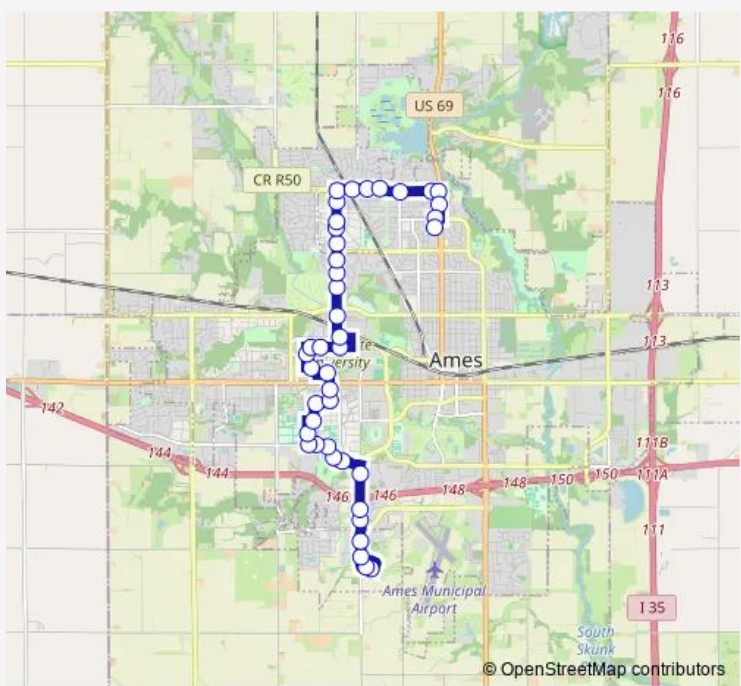

Bus 6 Brown South

[Go to website](#)

Direction
 Towers Welch Turnaround — North Grand Mall
 29 stops
[Open route schedule](#)

- Towers Welch Turnaround
- Knapp Street at Welch Avenue Eastbound
- Lynn Avenue at Knapp Street Northbound
- Lynn Avenue at Chamberlain Street Northbound
- Morrill Road at Union Drive
- Student Services
- Sweeney Hall
- Coover Hall
- Parks Library North
- Bessey Hall
- University Boulevard at Horse Barn
- Stange Road at Frederiksen Northbound
- 100 University Village West
- Stange Road at Blankenburg Drive Northbound
- Stange Road at Greensboro Drive Northbound
- Stange Road at Camden Drive Northbound
- Stange Road at Northridge Parkway Northbound
- Stange Road at Aspen Road Northbound
- Stange Road at Yorkshire Road Northbound
- Stange Road at Bloomington Road Northbound
- Bloomington Road at Hyde Avenue Eastbound

Route schedule
 Towers Welch Turnaround — North Grand Mall

Monday	—
Tuesday	—
Wednesday	—
Thursday	—
Friday	—
Saturday	—
Sunday	08:34-19:54

Route info
 Direction: Towers Welch Turnaround
 Stops: 29
 Trip Duration: 0 hour 25 min

6 — Brown South **BusMaps**

Bloomington Road at Eisenhower Avenue Eastbound

Bloomington Road at Fletcher Boulevard Eastbound

Bloomington Road at Hoover Avenue Eastbound

Bloomington Road at Roy Key Avenue Eastbound

Bloomington Road at Grand Avenue Eastbound

Grand Avenue at Wheeler Street Southbound

30th Street at Wal Mart Westbound

North Grand Mall

Direction

North Grand Mall — The Core

42 stops

[Open route schedule](#)