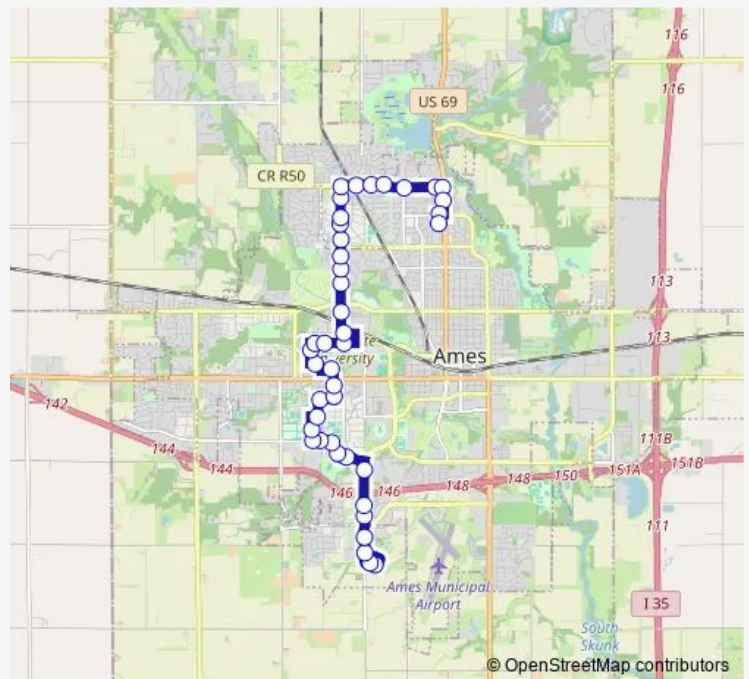

Bus 6 Brown South

[Go to website](#)

Direction
 Towers Welch Turnaround — North Grand Mall
 29 stops
[Open route schedule](#)

- Towers Welch Turnaround
- Knapp Street at Welch Avenue Eastbound
- Lynn Avenue at Knapp Street Northbound
- Lynn Avenue at Chamberlain Street Northbound
- Morrill Road at Union Drive
- Student Services
- Sweeney Hall
- Coover Hall
- Parks Library North
- Bessey Hall
- University Boulevard at Horse Barn
- Stange Road at Frederiksen Northbound
- 100 University Village West
- Stange Road at Blankenburg Drive Northbound
- Stange Road at Greensboro Drive Northbound
- Stange Road at Camden Drive Northbound
- Stange Road at Northridge Parkway Northbound
- Stange Road at Aspen Road Northbound
- Stange Road at Yorkshire Road Northbound
- Stange Road at Bloomington Road Northbound
- Bloomington Road at Hyde Avenue Eastbound

Route schedule

Towers Welch Turnaround — North Grand Mall

Monday	—
Tuesday	—
Wednesday	—
Thursday	—
Friday	—
Saturday	—
Sunday	08:34-19:54

Route info

Direction: Towers Welch Turnaround
 Stops: 29
 Trip Duration: 0 hour 25 min

6 — Brown South

Bloomington Road at Eisenhower Avenue Eastbound

Bloomington Road at Fletcher Boulevard Eastbound

Bloomington Road at Hoover Avenue Eastbound

Bloomington Road at Roy Key Avenue Eastbound

Bloomington Road at Grand Avenue Eastbound

Grand Avenue at Wheeler Street Southbound

30th Street at Wal Mart Westbound

North Grand Mall

Direction

North Grand Mall — The Core

42 stops

[Open route schedule](#)

North Grand Mall