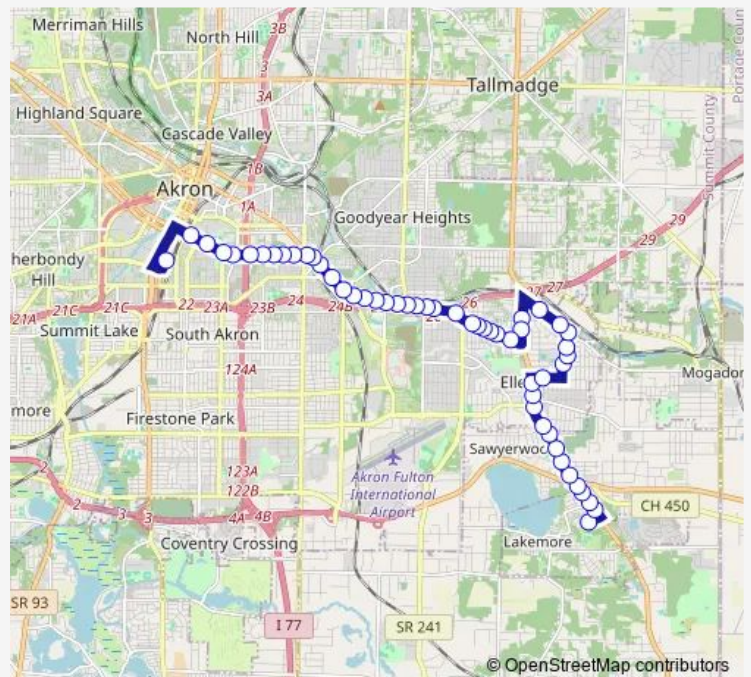

2791 Mogadore Rd

Mogadore Rd & Cheney Ave

Canton RD & Eastgate Ave

Route schedule

Lakemore Plaza — RKP Transit Center

Monday 04:50-23:09

Tuesday 04:50-23:09

Wednesday 04:50-23:09

Thursday 04:50-23:09

Friday 04:50-23:09

Saturday 05:21-21:08

Sunday 09:20-18:09

Route info

Direction: Lakemore Plaza

Stops: 53

Trip Duration: 0 hour 35 min

6 — East Exchange/ Canton Rd

Canton RD & Ardwell Ave

E. Market St @ Ellet Library

E. Market St @ 7 Stories East

E. Market St & Schrop Ave

E. Market St & Eastholm Ave

E. Market St & Berwyk Dr

E. Market St & Devonshire Dr

Direction: RKP Transit Center

Stops: 63

Trip Duration: 0 hour 40 min

E. Market St & Prairie Dr

E. Market St & Middlefield Dr

E. Market St & Eastholm Ave

E. Market St & Schrop Ave

E. Market St & Highpoint Ave