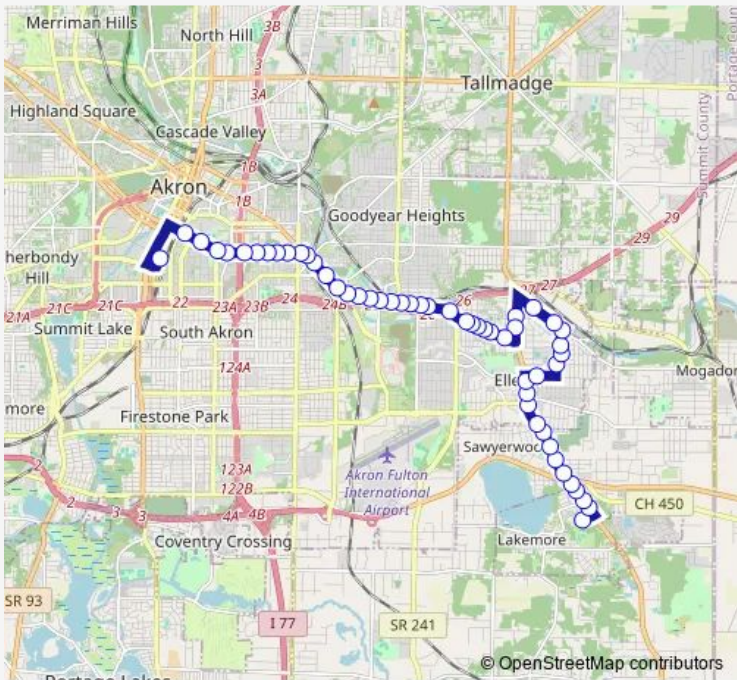

Bus 6 East Exchange/ Canton Rd

[Go to website](#)

Direction
Lakemore Plaza — RKP Transit Center

53 stops

[Open route schedule](#)

- Lakemore Plaza
- Canton Rd @ Lakemore Plaza
- Canton Rd & Springfield Lake Dr
- Canton Rd & Calvin Dr
- Canton Rd & Waterloo Rd
- Canton Rd & Old Home Rd
- Canton Rd & Farmdale Rd
- Canton Rd @ Hillside Cemetary
- Canton Rd & Rhoadesdale Ave
- 859 Canton Rd
- Canton Rd & Triplett Blvd
- Canton Rd & Albrecht Ave
- Canton Rd & Terrace Ave
- Ellet Ave & Stetler Ave
- High Grove Blvd & Shelburn Ave
- High Grove Blvd & Morrison St
- High Grove Blvd & Robindale Ave
- High Grove Blvd & Mogadore Rd
- 2791 Mogadore Rd
- Mogadore Rd & Cheney Ave
- Canton RD & Eastgate Ave

Route schedule
Lakemore Plaza — RKP Transit Center

Monday	04:50-23:09
Tuesday	04:50-23:09
Wednesday	04:50-23:09
Thursday	04:50-23:09
Friday	04:50-23:09
Saturday	05:21-21:08
Sunday	09:20-18:09

Route info

Direction: Lakemore Plaza

Stops: 53

Trip Duration: 0 hour 33 min

6 — East Exchange/ Canton Rd BusMaps

Canton RD & Ardwell Ave

E. Market St @ Ellet Library

E. Market St @ 7 Stories East

E. Market St & Schrop Ave

Saturday 06:00-22:00

Sunday 09:30-19:30

Route info

Direction: RKP Transit Center

Stops: 63

Trip Duration: 0 hour 39 min

E. Market St & Prairie Dr

E. Market St & Middlefield Dr