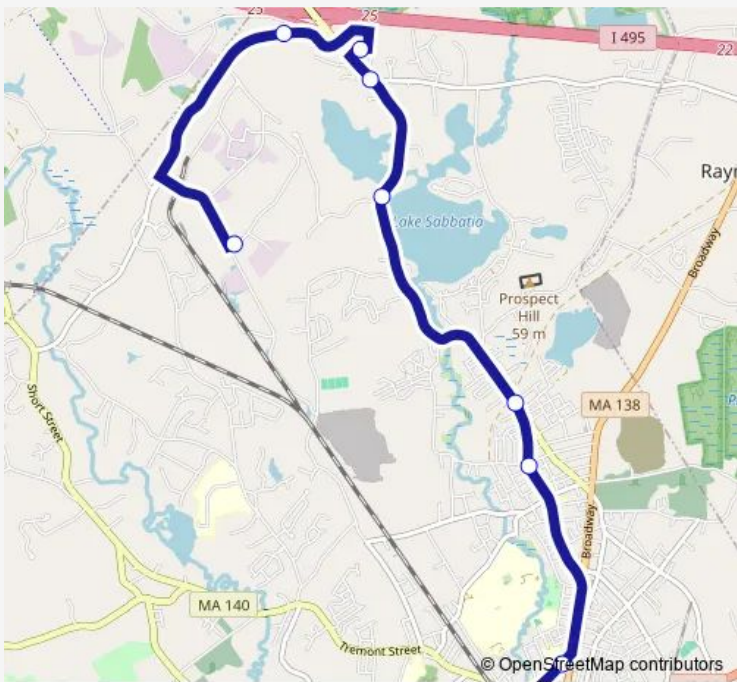

Bus 6 Whittenton

[Go to website](#)

Direction
 Bloom Bus Terminal (Taunton) — Myles Standish Industrial Park

11 stops

[Open route schedule](#)

- Bloom Bus Terminal (Taunton)
- Oak St & Railroad tracks
- Washington St & Frederick R. Martin Sr. Pkwy
- Morton Hospital
- Whittenton 3 Corners
- Washington Street and Bay Street
- 1380 Bay Street
- Bay Street and Field Street
- Northwoods Medical Center
- Holiday Inn on Myles Standish Blvd
- Myles Standish Industrial Park

Route info

Direction: Bloom Bus Terminal (Taunton)

Stops: 11

Trip Duration: 0 hour 16 min

Direction

Myles Standish Industrial Park — Bloom Bus Terminal
(Taunton)

9 stops

[Open route schedule](#)

Monday 08:01-18:16

Tuesday 08:01-18:16

Wednesday 08:01-18:16

Thursday 08:01-18:16

Friday 08:01-18:16

Saturday 09:31-16:01

Sunday —

Route info

Direction: Myles Standish Industrial Park

Stops: 9

Trip Duration: 0 hour 21 min

6 Bus time schedules and route maps are available in an offline PDF at busmaps.com. Use the busmaps.com website to see live bus times, train schedule or subway schedule, and step-by-step directions for all public transit in Taunton