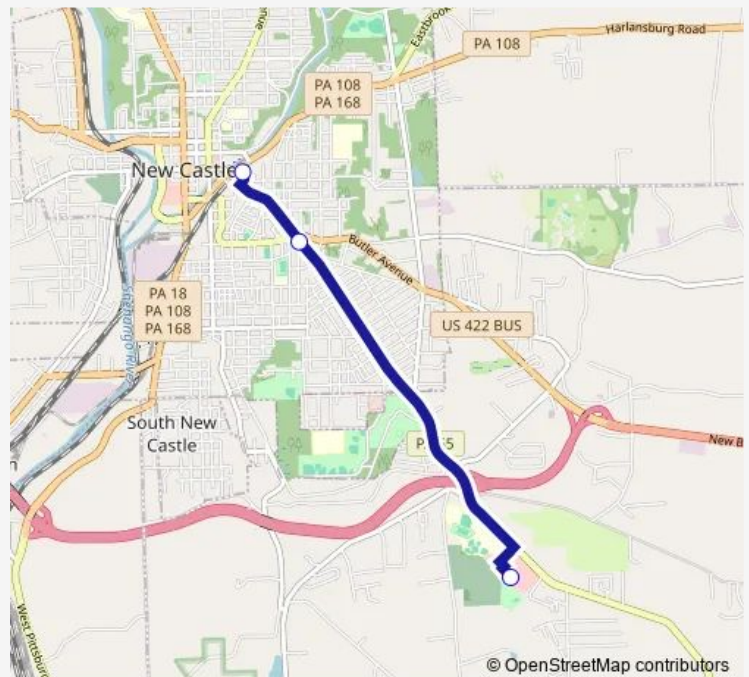

Bus 6 Cascade Park / Shenango Commons

[Go to website](#)

Direction

Transfer Center — Shenango Commons

3 stops

[Open route schedule](#)

Transfer Center

E Washington St at Brinton Hill

Shenango Commons

Route schedule

Transfer Center — Shenango Commons

Monday 06:15-17:45

Tuesday 06:15-17:45

Wednesday 06:15-17:45

Thursday 06:15-17:45

Friday 06:15-17:45

Saturday 09:45-17:15

Sunday —

Route info

Direction: Transfer Center

Stops: 3

Trip Duration: 0 hour 12 min

6 — Cascade Park / Shenango Commons

Direction

Shenango Commons — Transfer Center

5 stops

[Open route schedule](#)

Shenango Commons

Big Lots Plaza

Washington St & Rose Ave.

E Washington St & Butler Rd

Transfer Center