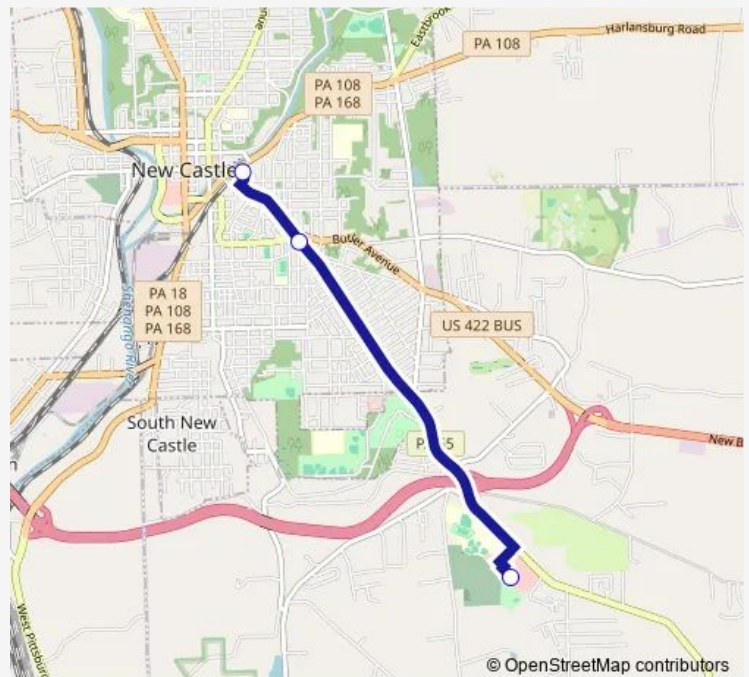

### Direction

Transfer Center — Shenango Commons

3 stops

[Open route schedule](#)

Transfer Center

E Washington St at Brinton Hill

Shenango Commons

### Route schedule

Transfer Center — Shenango Commons

Monday	06:15-17:45
Tuesday	06:15-17:45
Wednesday	06:15-17:45
Thursday	06:15-17:45
Friday	06:15-17:45
Saturday	09:45-17:15
Sunday	—

### Route info

Direction: Transfer Center

Stops: 3

Trip Duration: 0 hour 12 min

6 — Cascade Park / Shenango Commons

**Direction**

Shenango Commons — Transfer Center

5 stops

[Open route schedule](#)

Shenango Commons

Big Lots Plaza

Washington St &amp; Rose Ave.

E Washington St &amp; Butler Rd

Transfer Center