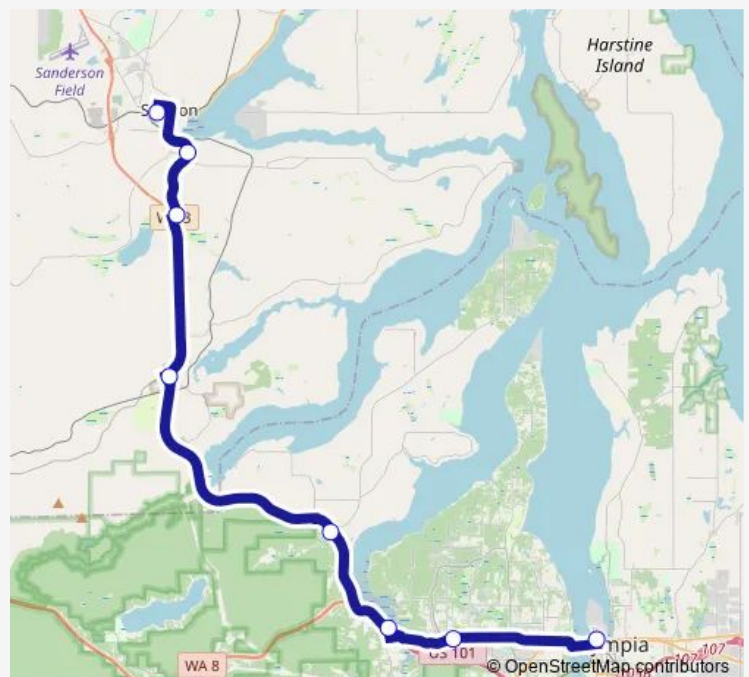

Steamboat Island Stop Sign

Mud Bay Park & Ride

Harrison Ave @ Greenwood Dr

Olympia Transit Center

### Route schedule

Transit-Community Center (Tcc) — Olympia Transit Center

Monday 05:30-17:30

Tuesday 05:30-17:30

Wednesday 05:30-17:30

Thursday 05:30-17:30

Friday 05:30-17:30

Saturday 09:30-16:30

### Route info

Direction: Transit-Community Center (Tcc)

Stops: 8

Trip Duration: 0 hour 55 min

6 — Shelton to Olympia

**Direction**

Olympia Transit Center — Transit-Community Center (Tcc)

8 stops

[Open route schedule](#)

Olympia Transit Center

Harrison Ave @ Greenwood Dr

Mud Bay Park &amp; Ride

Steamboat Island Market

Kamilche Transit Center

Cole Rd Park &amp; Ride (Hwy 3 &amp; SE Craig Rd)

Cascade Ave &amp; Olympic Hwy S