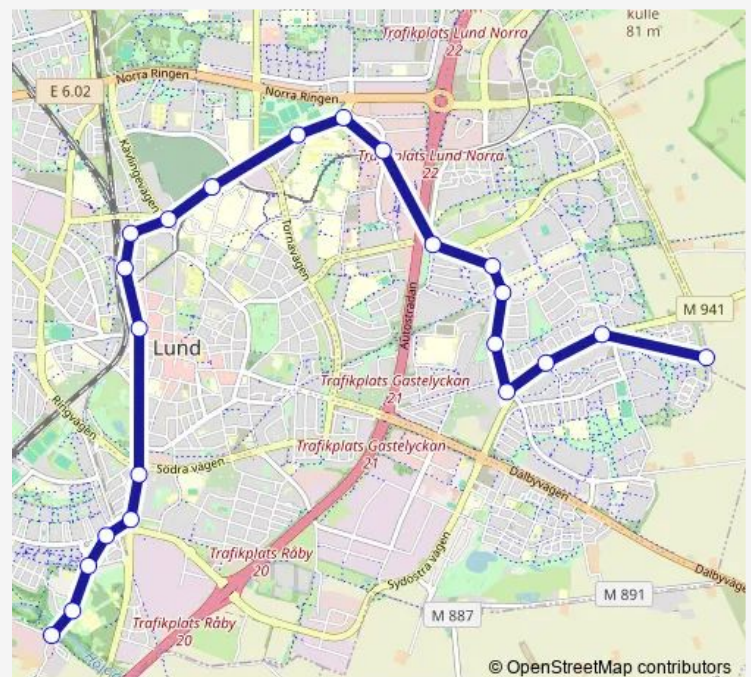

Lund Sommarlovsvägen

Lund Storskolevägen

Lund Ringhornegränden

Route schedule

Lund S:t Lars — Lund Ringhornegränden

Monday 05:53-23:52

Tuesday 05:53-23:52

Wednesday 05:53-23:52

Thursday 05:53-23:52

Friday 05:53-23:52

Saturday 00:22-23:45

Sunday 00:15-23:45

Route info

Direction: Lund S:t Lars

Stops: 21

Trip Duration: 0 hour 36 min

Direction

Lund Ringhornegränden — Lund S:t Lars

22 stops

[Open route schedule](#)

Lund Ringhornegränden

Lund Storskolevägen

Lund Sommarlovsvägen

Lund Linegården