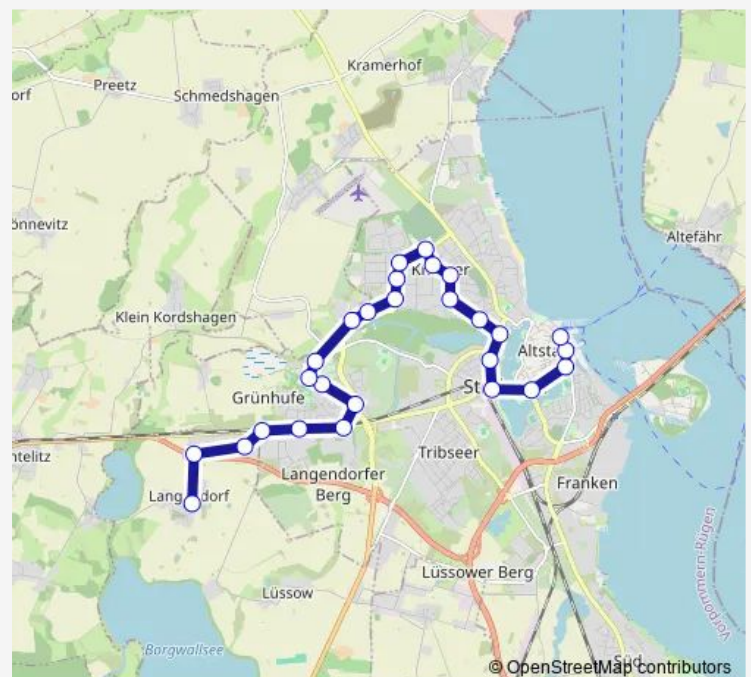

### Route schedule

Stralsund Hafen — Stralsund Langendorf

Monday 05:07-19:04

Tuesday 05:07-19:04

Wednesday 05:07-19:11

Thursday 05:07-19:04

Friday 05:07-19:04

Saturday 05:10-16:21

### Route info

Direction: Stralsund Hafen

Stops: 27

Trip Duration: 0 hour 41 min

Stralsund Krankenhaus West

Stralsund Galgenberg

Stralsund Am Feldrain

Langendorf Ostsee-Center