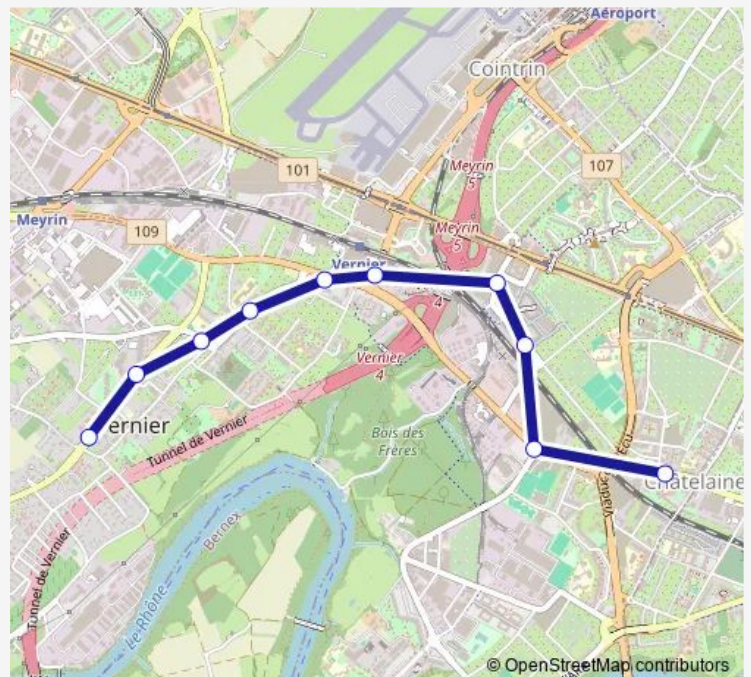

### Direction

Vernier, Châtelaine — Vernier, village

10 stops

[Open route schedule](#)

Vernier, Châtelaine

Vernier, Bois-des-Frères

Vernier, Etang Place

Vernier, Etang Casa-Bamba

Vernier, gare/Renfile

Vernier, gare/Croisette

Vernier, Champ-Claude

Vernier, école

Vernier, marché

Vernier, village

### Route info

Direction: Vernier, Châtelaine

Stops: 10

Trip Duration: 0 hour 14 min

## Direction

Vernier, village — Vernier, Châtelaine

10 stops

[Open route schedule](#)

Vernier, village

Vernier, marché

Vernier, école

Vernier, Champ-Claude