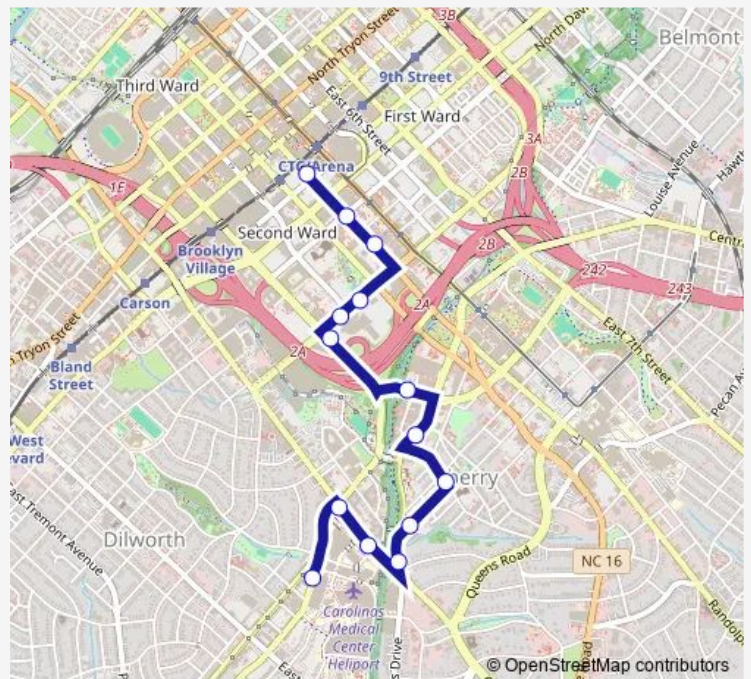

Scott Ave & Blythe Blvd

Route schedule

Transit Center- Bay R — Scott Ave & Blythe Blvd

Monday 06:00-00:45⁺¹

Tuesday 06:00-00:45⁺¹

Wednesday 06:00-00:45⁺¹

Thursday 06:00-00:45⁺¹

Friday 06:00-00:45⁺¹

Saturday 06:00-00:45⁺¹

Sunday 06:10-00:10⁺¹

Route info

Direction: Transit Center- Bay R

Stops: 19

Trip Duration: 0 hour 17 min

■ 6 — Kings Drive

Direction

Scott Ave & Blythe Blvd — Transit Center- 4th & Brevard

14 stops

[Open route schedule](#)

Scott Ave & Blythe Blvd

Morehead St & Kenilworth Ave

Morehead St & Harding Pl

Kings Dr & Henley Pl

Baldwin Ave & Kings Dr

Transit Center- 4th & Brevard

Route schedule

Scott Ave & Blythe Blvd — Transit Center- 4th & Brevard

Monday 06:13-00:14⁺¹

Tuesday 06:17-00:14⁺¹

Wednesday 06:13-00:14⁺¹

Thursday 06:17-00:14⁺¹

Friday 06:17-00:14⁺¹