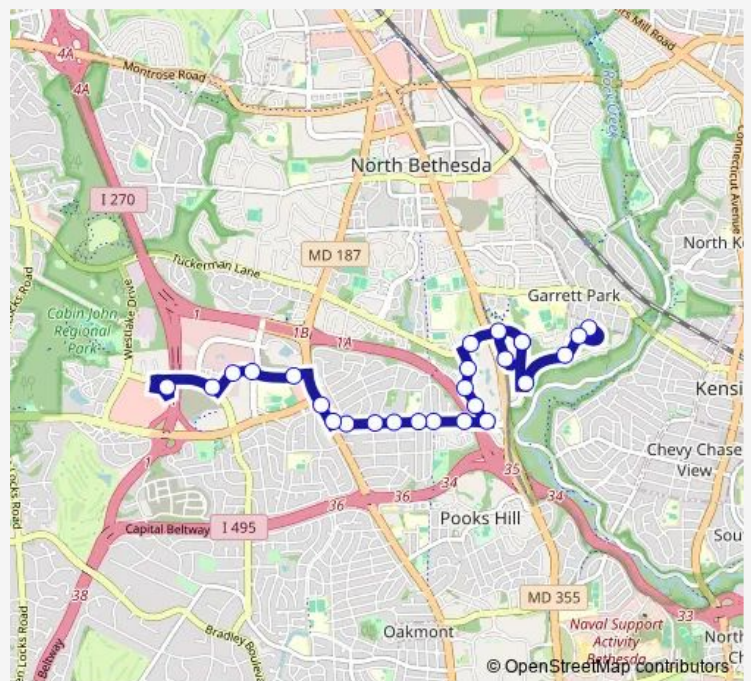

Wednesday 05:50-20:01

Thursday 05:50-20:01

Friday 05:50-20:01

Saturday —

Sunday —

Route info

Direction: Montrose AVE & @10636

Stops: 26

Trip Duration: 0 hour 18 min

6 — 6-Parkside-Grosvenor-Mont. Mall

Rock Spring DR & OLD Georgetown Rd

Rock Spring DR & Rockledge Dr

Rock Spring DR & @6700

Fernwood RD & Rock Spring Dr

Montgomery Mall Transit Center & BAY A

Direction

Montgomery Mall Transit Center & BAY A — Montrose AVE & @10636

23 stops

[Open route schedule](#)

Montgomery Mall Transit Center & BAY A

Fernwood RD & Marriott Dr

Rock Spring DR & Fernwood Rd

Rock Spring DR & @6550

Thursday 06:15-20:30

Friday 06:15-20:30

Saturday —

Sunday —

Route info

Direction: Montgomery Mall Transit Center & BAY A

Stops: 23

Trip Duration: 0 hour 16 min