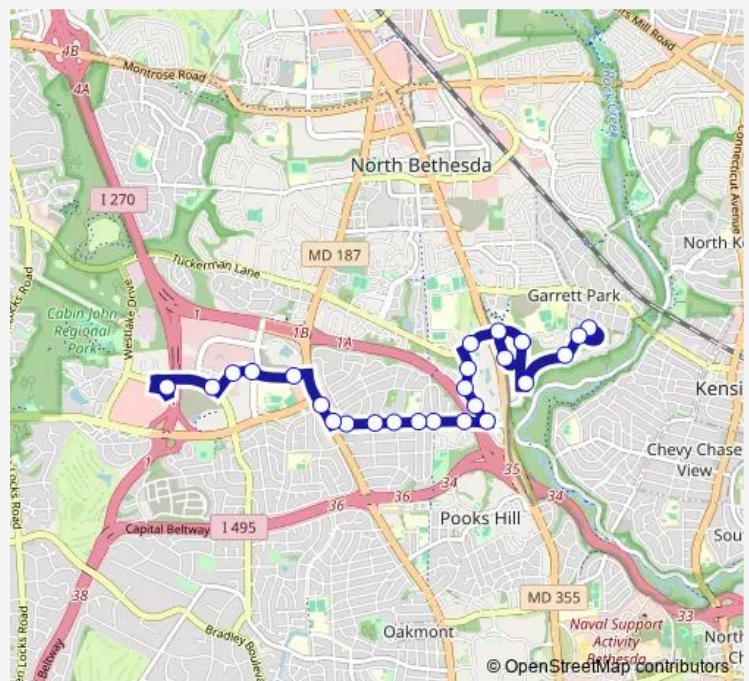

Wednesday 05:50-20:01

Thursday 05:50-20:01

Friday 05:50-20:01

Saturday —

Sunday —

Route info

Direction: Montrose AVE & @10636

Stops: 26

Trip Duration: 0 hour 19 min

6 — 6-Parkside-Grosvenor-Mont. Mall

Rock Spring DR & OLD Georgetown Rd

Rock Spring DR & Rockledge Dr

Rock Spring DR & @6700

Fernwood RD & Rock Spring Dr

Montgomery Mall Transit Center & BAY A

Direction

Montgomery Mall Transit Center & BAY A — Montrose AVE & @10636

23 stops

[Open route schedule](#)

Montgomery Mall Transit Center & BAY A

Fernwood RD & Marriott Dr

Rock Spring DR & Fernwood Rd

Rock Spring DR & @6550

Thursday 06:15-20:30

Friday 06:15-20:30

Saturday —

Sunday —

Route info

Direction: Montgomery Mall Transit Center & BAY A

Stops: 23

Trip Duration: 0 hour 16 min